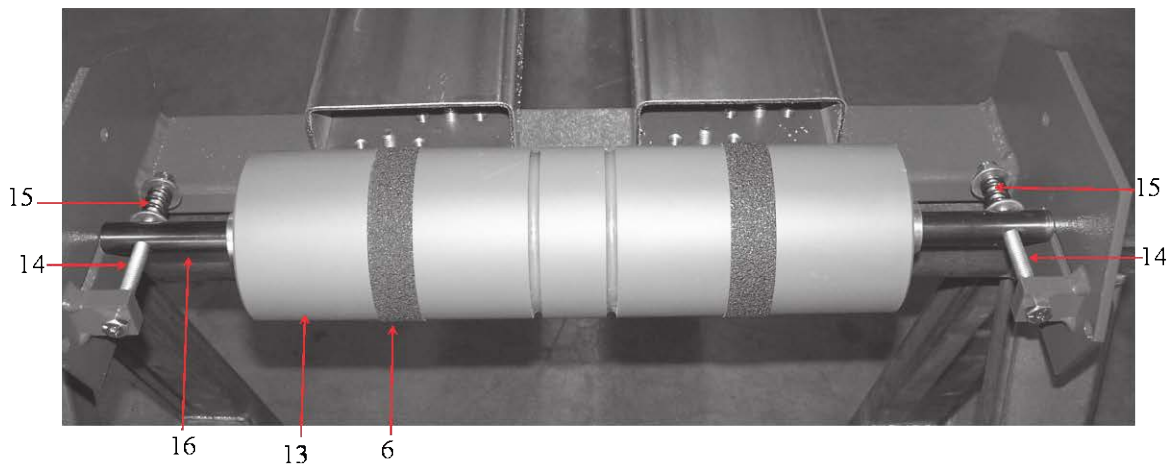

K TRAK

DRIVE AND IDLER END

K TRAK

ITEM	PART #	DESCRIPTION	QUANTITY
1	KMS 0044	1/2 HSP AC MOTOR	1
2	KMS 9986	BRAVO REDUCER 10:1	1
3	KMS 0986	1" PILLOW BLOCK BEARING	2
4		CONNECTOR PLATE	2
5	BC3008.15	DRIVE ROLLER	1
6	KMS 1115	TRACKING TAPE	
7	BC1047	MOUNTING PLATE	1
8	KMS 0078	3/4" LOVEJOY COUPLING	1
9	KMS 0076	LOVEJOY SPIDER	1
10	KMS 0077	1" LOVEJOY COUPLING	1
11	BC1145	4" STAND OFF	4
12	BC3002	1" DRIVE SHAFT	1
13	BC3010.15	IDLER ROLLER	1
14	H-299	HEX TOP BOLT	2
15	KMS 4006	SPRING	2
16	BC3034	3/4" IDLER SHAFT	1
17	CB 104	4" BELTING