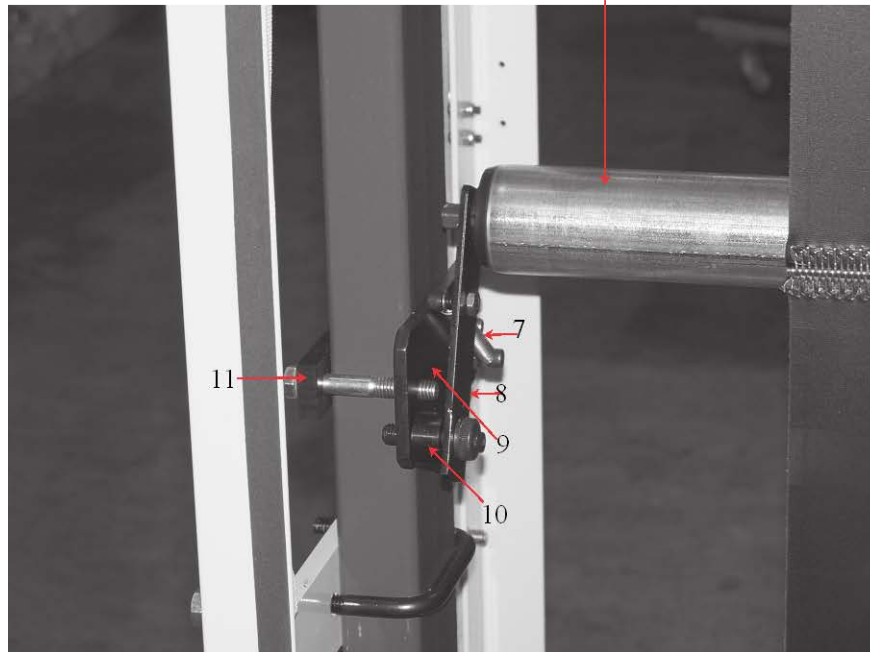

ASCENDING VERTICLE

ASCENDING VERTICLE

ITEM	PART #	DESCRIPTION	QUANTITY
1	KMS 3042	17T SPROCKET	1
2	KMS 3043	19T SPROCKET	1
3	KMS 9938	CHAIN-needs 42"	
4	KMS 3044	15T SPROCKET	1
5	KMS 3045	19T SPROCKET-KEY WAY	
6	KMS 3025	METAL TENSION ROLLER	4
7	KMS 3020	TENSION ROLLER SPRING	8
8	KMS 3021	METAL TENSION ARM	8
9	KMS 3023	TENSION ARM BRACKET	8
10	KMS 3022	SPACER	8
11	KMS 3024	TENSION BRACKET BRACE	8
	NOT SHOWN		
	KMS 3019	BELT GUIDE