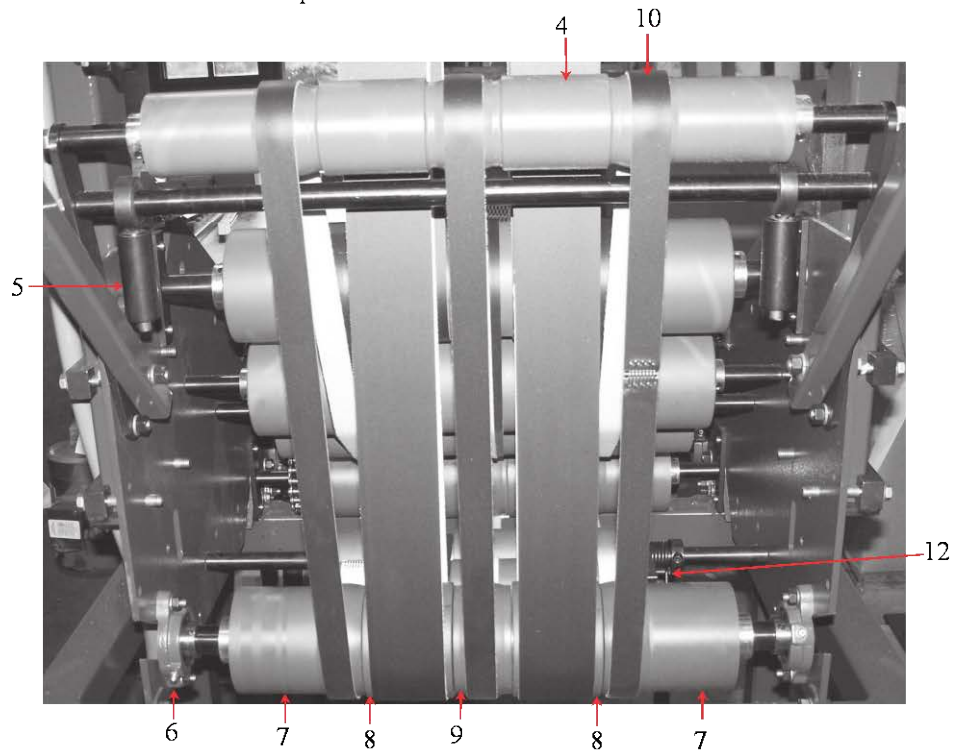

CURVE

CURVE

CURVE

ITEM	PART #	DESCRIPTION	QUANTITY
1	KMS 0037	¾ HSP AC MOTOR	1
2	KMS 9990	BRAVO REDUCER 15:1	1
3	BC1160	CURVE MOUNTING PLATE (BC5114)	1
4	BC1146	5" STAND OFF	4
5	KMS 0207	1 1/8" LOVEJOY COUPLING	1
6	KMS 0076	LOVEJOY SPIDER	1
7	KMS 0077	1" LOVEJOY COUPLING	1
8	KMS 0986	1" PILLOW BLOCK BEARING	2
9	BC6023	1" DRIVE SHAFT	1
10	KMS 9937	25T DRIVE SPROCKET	1
11	BC4159	2" IDLER ROLLER	2
12	KMS 9994C	SLAT CONVEYOR CHAIN	
13		1" IDLER SHAFT	1
14		25T IDLER SPROCKET	1
	KMS 9994	CONVEYOR SLAT	

VERTICAL

ASCENDING VERTICAL TOP BOX

Note: If motor is on the bottom it is Descending

ASCENDING VERTICAL TOP BOX

ITEM	PART #	DESCRIPTION	QUANTITY
1	BC3066	NARROW CROWNED ROLLER 2.5"	2
2	BC3088	1" x 77 ¾" LACED BELT	3
3	KMS 3001	IDLER ROLLER 15"	1
4	BC3089	1 1/2" x 32 ¼ LACED BELT	3
5	KMS 1115	TRACKING TAPE	
6	BC3015.17	IDLER ROLLER 2.5"	1
7	KMS 3001	IDLER ROLLER 17"	1
8	KMS 0986	1" PILLOW BLOCK BEARING	4
9	KMS 3003	DRIVE ROLLER	1
10	BC3068	END SPLIT ROLLER	2
11	BC3069	FLAT ROLLER	2
12	BC3070	NARROW CROWNED ROLLER	1
13	CB 102.5	2.5" CONVEYOR BELTING	
14	BC1145	4" STAND OFF	4
15	BC1047	MOUNTING PLATE	1
16	KMS 0077	1" LOVEJOY COUPLING	1
17	KMS 0076	LOVEJOY SPIDER	1
18	KMS 0078	3/4" LOVEJOY COUPLING	1
19	KMS 0037	3/4 HP AC MOTOR	1
20	KMS 9986	BRAVO REDUCER 10:1	1

ASCENDING VERTICAL BOTTOM BOX

ASCENDING VERTICAL BOTTOM BOX

ITEM	PART #	DESCRIPTION	QUANTITY
1	BC3065	NARROW CROWNED ROLLER 4"	1
2	BC3015.17	IDLER ROLLER 2.5"	1
3	KMS 3001	IDLER ROLLER	3
4	BC3066	NARROW CROWNED ROLLER 2.5"	1
5	KMS 3019	BELT GUIDE	2
6	KMS 0986	1" PILLOW BLOCK BEARING	2
7	BC3068	END SPLIT ROLLER	2
8	BC3069	FLAT ROLLER	2
9	BC3070	NARROW CROWNED ROLLER	1
10	BC3086	1" x 76 1/4" LACED BELT	3
11	BC3087	1 1/2" x 41 5/8" LACED BELT	3
12	BC3072	ROLLER TAKE UP ASSY	1
	BC3067	TENSION ROLLER	