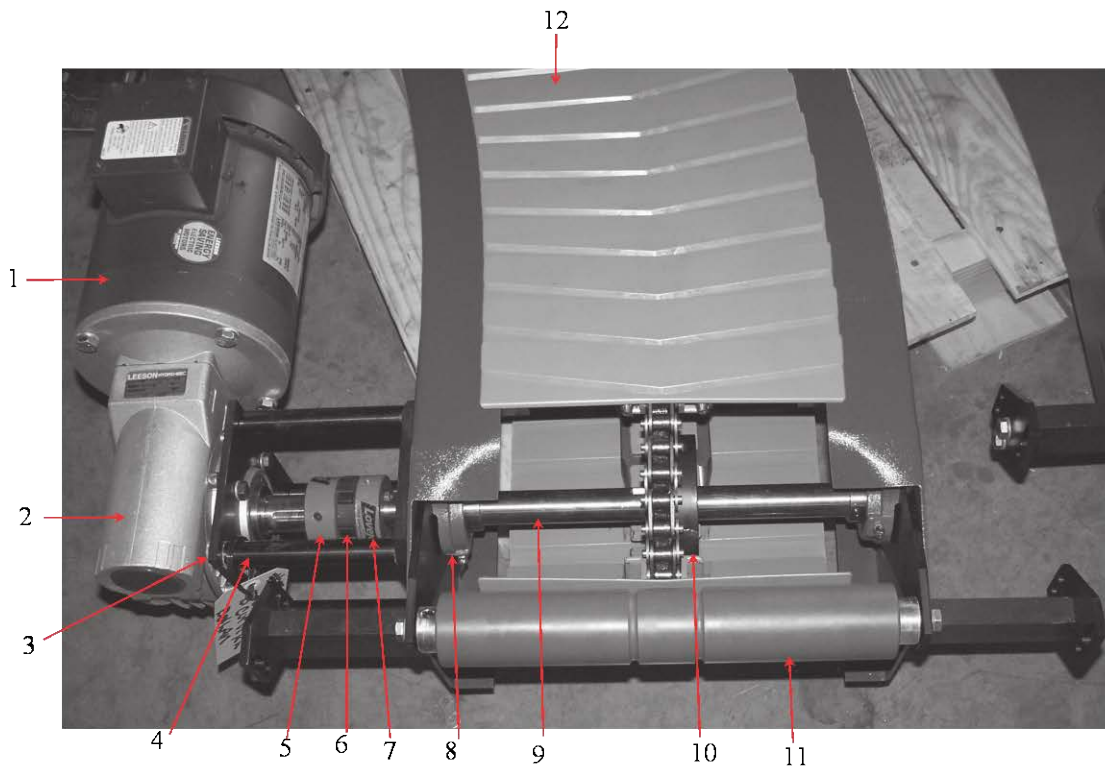

DELIVERY

DELIVERY

ITEM	PART #	DESCRIPTION	QUANTITY
1	KMS 3001	IDLER ROLLER-GROOVED	2
2	KMS 3550	3/4" Idler shaft	4
3	KMS 6019	SPRING	1
4	KMS 6020	SPRING	1
5	KMS 6018	AXLE	2
6	KMS 3551	PULLEY LEVER	4
7	KMS 4105	WHEEL	2
8	KMS 0091A	COLLAR DRILLED	2
9	KMS 3552	STOP BLOCK	2
10	KMS 3002	PULLEY	2
	COMES WITH		
	KMS 0058	BEARING	1
11	KMS 3553	MICRO SWITCH BRACKET	1
12	ET 154	DELIVERY JAM SWITCH	1
13	KMS 0091	COLLAR	2
14	KMS 041	CONVEYOR WIRE-EXTRA FLEX	

K TRAK

K TRAK

DRIVE AND IDLER END

K TRAK

ITEM	PART #	DESCRIPTION	QUANTITY
1	KMS 0044	1/2 HSP AC MOTOR	1
2	KMS 9986	BRAVO REDUCER 10:1	1
3	KMS 0986	1" PILLOW BLOCK BEARING	2
4		CONNECTOR PLATE	2
5	BC3008.15	DRIVE ROLLER	1
6	KMS 1115	TRACKING TAPE	
7	BC1047	MOUNTING PLATE	1
8	KMS 0078	3/4" LOVEJOY COUPLING	1
9	KMS 0076	LOVEJOY SPIDER	1
10	KMS 0077	1" LOVEJOY COUPLING	1
11	BC1145	4" STAND OFF	4
12	BC3002	1" DRIVE SHAFT	1
13	BC3010.15	IDLER ROLLER	1
14	H-299	HEX TOP BOLT	2
15	KMS 4006	SPRING	2
16	BC3034	3/4" IDLER SHAFT	1
17	CB 104	4" BELTING	

CURVE

CURVE

CURVE

ITEM	PART #	DESCRIPTION	QUANTITY
1	KMS 0037	¾ HSP AC MOTOR	1
2	KMS 9990	BRAVO REDUCER 15:1	1
3	BC1160	CURVE MOUNTING PLATE (BC5114)	1
4	BC1146	5" STAND OFF	4
5	KMS 0207	1 1/8" LOVEJOY COUPLING	1
6	KMS 0076	LOVEJOY SPIDER	1
7	KMS 0077	1" LOVEJOY COUPLING	1
8	KMS 0986	1" PILLOW BLOCK BEARING	2
9	BC6023	1" DRIVE SHAFT	1
10	KMS 9937	25T DRIVE SPROCKET	1
11	BC4159	2" IDLER ROLLER	2
12	KMS 9994C	SLAT CONVEYOR CHAIN	
13		1" IDLER SHAFT	1
14		25T IDLER SPROCKET	1
	KMS 9994	CONVEYOR SLAT	