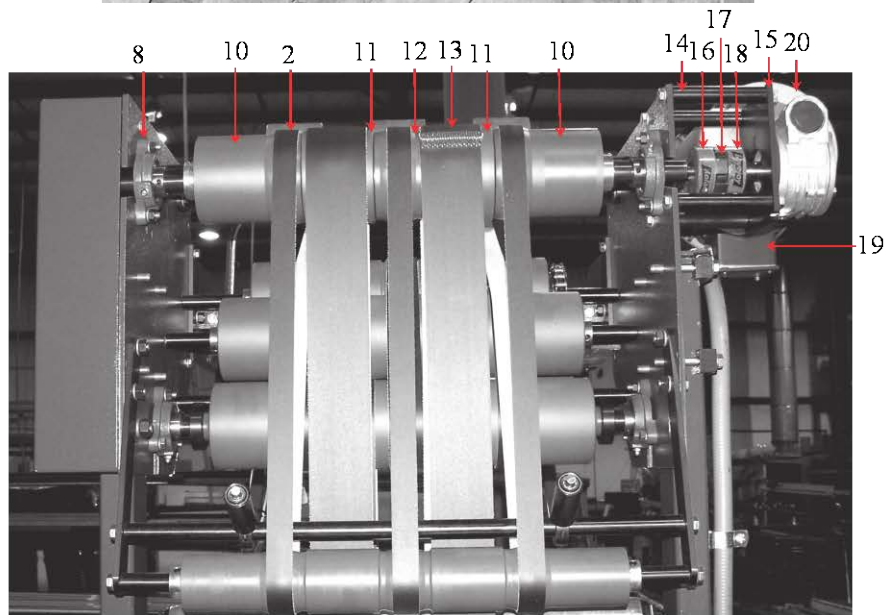

CURVE

CURVE

CURVE

ITEM	PART #	DESCRIPTION	QUANTITY
1	KMS 0037	¾ HSP AC MOTOR	1
2	KMS 9990	BRAVO REDUCER 15:1	1
3	BC1160	CURVE MOUNTING PLATE (BC5114)	1
4	BC1146	5" STAND OFF	4
5	KMS 0207	1 1/8" LOVEJOY COUPLING	1
6	KMS 0076	LOVEJOY SPIDER	1
7	KMS 0077	1" LOVEJOY COUPLING	1
8	KMS 0986	1" PILLOW BLOCK BEARING	2
9	BC6023	1" DRIVE SHAFT	1
10	KMS 9937	25T DRIVE SPROCKET	1
11	BC4159	2" IDLER ROLLER	2
12	KMS 9994C	SLAT CONVEYOR CHAIN	
13		1" IDLER SHAFT	1
14		25T IDLER SPROCKET	1
	KMS 9994	CONVEYOR SLAT	

VERTICAL

ASCENDING VERTICAL TOP BOX

Note: If motor is on the bottom it is Descending

ASCENDING VERTICAL TOP BOX

ITEM	PART #	DESCRIPTION	QUANTITY
1	BC3066	NARROW CROWNED ROLLER 2.5"	2
2	BC3088	1" x 77 ¾" LACED BELT	3
3	KMS 3001	IDLER ROLLER 15"	1
4	BC3089	1 1/2" x 32 ¼ LACED BELT	3
5	KMS 1115	TRACKING TAPE	
6	BC3015.17	IDLER ROLLER 2.5"	1
7	KMS 3001	IDLER ROLLER 17"	1
8	KMS 0986	1" PILLOW BLOCK BEARING	4
9	KMS 3003	DRIVE ROLLER	1
10	BC3068	END SPLIT ROLLER	2
11	BC3069	FLAT ROLLER	2
12	BC3070	NARROW CROWNED ROLLER	1
13	CB 102.5	2.5" CONVEYOR BELTING	
14	BC1145	4" STAND OFF	4
15	BC1047	MOUNTING PLATE	1
16	KMS 0077	1" LOVEJOY COUPLING	1
17	KMS 0076	LOVEJOY SPIDER	1
18	KMS 0078	3/4" LOVEJOY COUPLING	1
19	KMS 0037	3/4 HP AC MOTOR	1
20	KMS 9986	BRAVO REDUCER 10:1	1