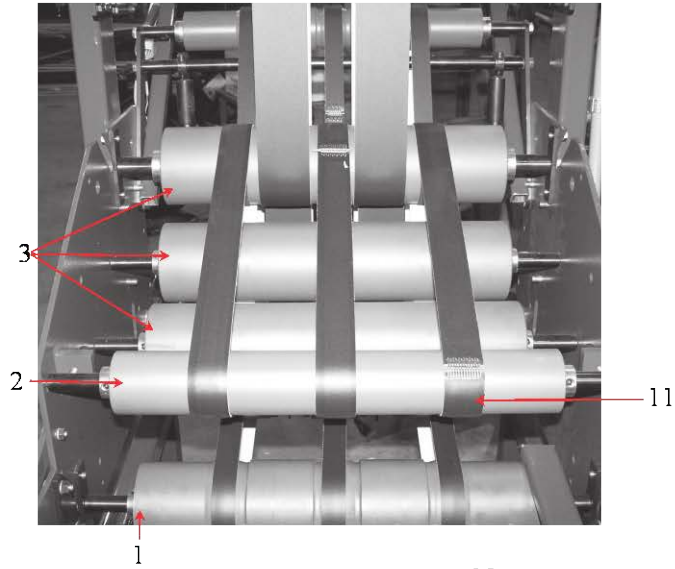

CURVE

CURVE

CURVE

ITEM	PART #	DESCRIPTION	QUANTITY
1	KMS 0037	¾ HSP AC MOTOR	1
2	KMS 9990	BRAVO REDUCER 15:1	1
3	BC1160	CURVE MOUNTING PLATE (BC5114)	1
4	BC1146	5" STAND OFF	4
5	KMS 0207	1 1/8" LOVEJOY COUPLING	1
6	KMS 0076	LOVEJOY SPIDER	1
7	KMS 0077	1" LOVEJOY COUPLING	1
8	KMS 0986	1" PILLOW BLOCK BEARING	2
9	BC6023	1" DRIVE SHAFT	1
10	KMS 9937	25T DRIVE SPROCKET	1
11	BC4159	2" IDLER ROLLER	2
12	KMS 9994C	SLAT CONVEYOR CHAIN	
13		1" IDLER SHAFT	1
14		25T IDLER SPROCKET	1
	KMS 9994	CONVEYOR SLAT	

VERTICAL

ASCENDING VERTICAL TOP BOX

Note: If motor is on the bottom it is Descending

ASCENDING VERTICAL TOP BOX

ITEM	PART #	DESCRIPTION	QUANTITY
1	BC3066	NARROW CROWNED ROLLER 2.5"	2
2	BC3088	1" x 77 ¾" LACED BELT	3
3	KMS 3001	IDLER ROLLER 15"	1
4	BC3089	1 1/2" x 32 ¼ LACED BELT	3
5	KMS 1115	TRACKING TAPE	
6	BC3015.17	IDLER ROLLER 2.5"	1
7	KMS 3001	IDLER ROLLER 17"	1
8	KMS 0986	1" PILLOW BLOCK BEARING	4
9	KMS 3003	DRIVE ROLLER	1
10	BC3068	END SPLIT ROLLER	2
11	BC3069	FLAT ROLLER	2
12	BC3070	NARROW CROWNED ROLLER	1
13	CB 102.5	2.5" CONVEYOR BELTING	
14	BC1145	4" STAND OFF	4
15	BC1047	MOUNTING PLATE	1
16	KMS 0077	1" LOVEJOY COUPLING	1
17	KMS 0076	LOVEJOY SPIDER	1
18	KMS 0078	3/4" LOVEJOY COUPLING	1
19	KMS 0037	3/4 HP AC MOTOR	1
20	KMS 9986	BRAVO REDUCER 10:1	1

ASCENDING VERTICAL BOTTOM BOX

ASCENDING VERTICAL BOTTOM BOX

ITEM	PART #	DESCRIPTION	QUANTITY
1	BC3065	NARROW CROWNED ROLLER 4"	1
2	BC3015.17	IDLER ROLLER 2.5"	1
3	KMS 3001	IDLER ROLLER	3
4	BC3066	NARROW CROWNED ROLLER 2.5"	1
5	KMS 3019	BELT GUIDE	2
6	KMS 0986	1" PILLOW BLOCK BEARING	2
7	BC3068	END SPLIT ROLLER	2
8	BC3069	FLAT ROLLER	2
9	BC3070	NARROW CROWNED ROLLER	1
10	BC3086	1" x 76 1/4" LACED BELT	3
11	BC3087	1 1/2" x 41 5/8" LACED BELT	3
12	BC3072	ROLLER TAKE UP ASSY	1
	BC3067	TENSION ROLLER	