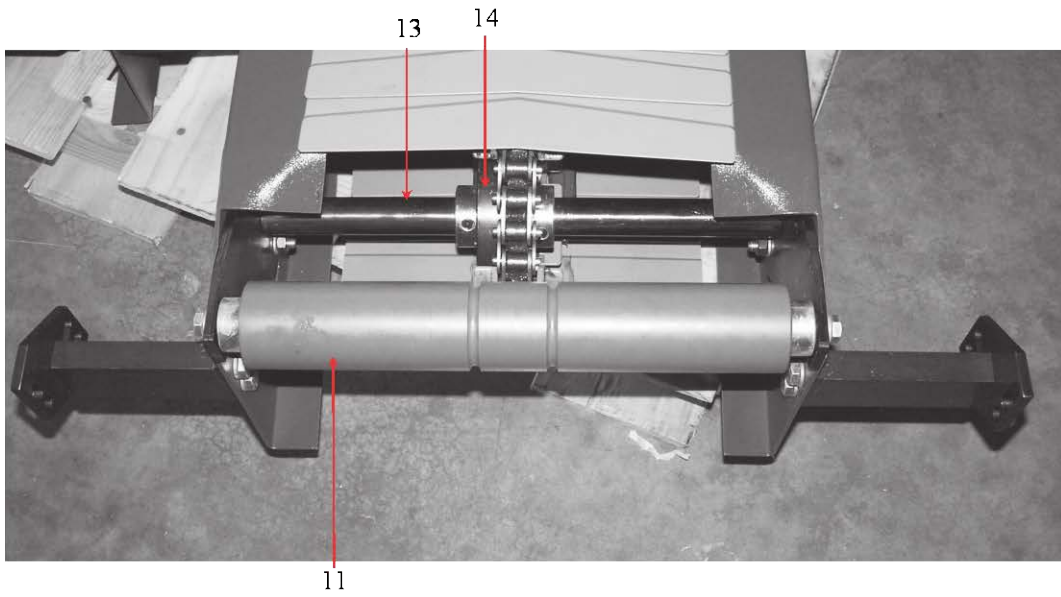

DELIVERY

DELIVERY

ITEM	PART #	DESCRIPTION	QUANTITY
1	KMS 3001	IDLER ROLLER-GROOVED	2
2	KMS 3550	3/4" Idler shaft	4
3	KMS 6019	SPRING	1
4	KMS 6020	SPRING	1
5	KMS 6018	AXLE	2
6	KMS 3551	PULLEY LEVER	4
7	KMS 4105	WHEEL	2
8	KMS 0091A	COLLAR DRILLED	2
9	KMS 3552	STOP BLOCK	2
10	KMS 3002	PULLEY	2
	COMES WITH		
	KMS 0058	BEARING	1
11	KMS 3553	MICRO SWITCH BRACKET	1
12	ET 154	DELIVERY JAM SWITCH	1
13	KMS 0091	COLLAR	2
14	KMS 041	CONVEYOR WIRE-EXTRA FLEX	

K TRAK

K TRAK

DRIVE AND IDLER END

K TRAK

ITEM	PART #	DESCRIPTION	QUANTITY
1	KMS 0044	1/2 HSP AC MOTOR	1
2	KMS 9986	BRAVO REDUCER 10:1	1
3	KMS 0986	1" PILLOW BLOCK BEARING	2
4		CONNECTOR PLATE	2
5	BC3008.15	DRIVE ROLLER	1
6	KMS 1115	TRACKING TAPE	
7	BC1047	MOUNTING PLATE	1
8	KMS 0078	3/4" LOVEJOY COUPLING	1
9	KMS 0076	LOVEJOY SPIDER	1
10	KMS 0077	1" LOVEJOY COUPLING	1
11	BC1145	4" STAND OFF	4
12	BC3002	1" DRIVE SHAFT	1
13	BC3010.15	IDLER ROLLER	1
14	H-299	HEX TOP BOLT	2
15	KMS 4006	SPRING	2
16	BC3034	3/4" IDLER SHAFT	1
17	CB 104	4" BELTING	

CURVE

CURVE

CURVE

ITEM	PART #	DESCRIPTION	QUANTITY
1	KMS 0037	¾ HSP AC MOTOR	1
2	KMS 9990	BRAVO REDUCER 15:1	1
3	BC1160	CURVE MOUNTING PLATE (BC5114)	1
4	BC1146	5" STAND OFF	4
5	KMS 0207	1 1/8" LOVEJOY COUPLING	1
6	KMS 0076	LOVEJOY SPIDER	1
7	KMS 0077	1" LOVEJOY COUPLING	1
8	KMS 0986	1" PILLOW BLOCK BEARING	2
9	BC6023	1" DRIVE SHAFT	1
10	KMS 9937	25T DRIVE SPROCKET	1
11	BC4159	2" IDLER ROLLER	2
12	KMS 9994C	SLAT CONVEYOR CHAIN	
13		1" IDLER SHAFT	1
14		25T IDLER SPROCKET	1
	KMS 9994	CONVEYOR SLAT	