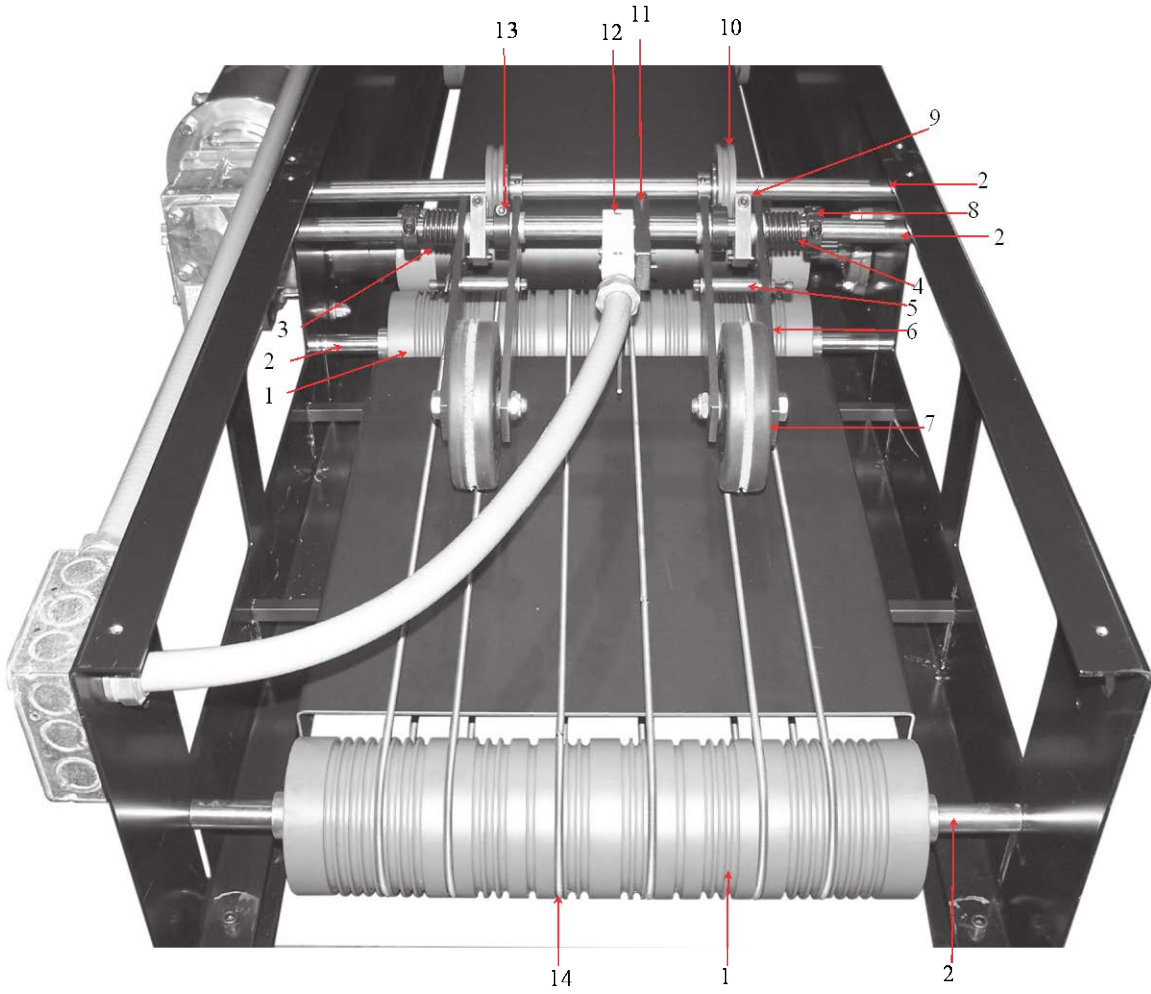

CONVEYORS

DELIVERY

DELIVERY

ITEM	PART #	DESCRIPTION	QUANTITY
1	KMS 0012	1 HP DC MOTOR	1
2	KMS 0066*obsolete	GEARBOX 5:1 (standard-under A head)	1
3	KMS 0064**obsolete	GEARBOX 7.5:1 (reverse-under O head)	1
4	KMS 3546	COUPLING	1
5	KMS 0056	3.5" DRIVE ROLLER	1
6	KMS 3545	DRIVE SHAFT	1
7	KMS 0986	BEARING	1
8	KMS 3547	KEY	1
9	KMS 3548	1" IDLER SHAFT	3
10	KMS 0055	3.5" IDLER ROLLER	2
	COMES WITH		
	KMS 0055B	BEARING	2
11	KMS 0057	LARGE ROLLER	2
	COMES WITH		
	KMS 0057B	BEARING	2
12	KMS 9985	CONVEYOR ROLLER	1
13	KMS 3549	1" IDLER SHAFT DRILLED	1
14	KMS 0175	DELIVERY BELT	1
15	KMS 9967	GREEN SPRING	2
	KMS 9967R	DELIVERY TENSIONER ROD	2
*	KMS 1243	NEW 5:1 GEARBOX (standard-under A head)	
**	KMS 1242	NEW 7.5:1 GEARBOX (reverse-under O head)	

DELIVERY

DELIVERY

ITEM	PART #	DESCRIPTION	QUANTITY
1	KMS 3001	IDLER ROLLER-GROOVED	2
2	KMS 3550	3/4" Idler shaft	4
3	KMS 6019	SPRING	1
4	KMS 6020	SPRING	1
5	KMS 6018	AXLE	2
6	KMS 3551	PULLEY LEVER	4
7	KMS 4105	WHEEL	2
8	KMS 0091A	COLLAR DRILLED	2
9	KMS 3552	STOP BLOCK	2
10	KMS 3002	PULLEY	2
	COMES WITH		
	KMS 0058	BEARING	1
11	KMS 3553	MICRO SWITCH BRACKET	1
12	ET 154	DELIVERY JAM SWITCH	1
13	KMS 0091	COLLAR	2
14	KMS 041	CONVEYOR WIRE-EXTRA FLEX	

CURVE

CURVE

CURVE

ITEM	PART #	DESCRIPTION	QUANTITY
1	KMS 0037	¾ HSP AC MOTOR	1
2	KMS 9990	BRAVO REDUCER 15:1	1
3	BC1160	CURVE MOUNTING PLATE (BC5114)	1
4	BC1146	5" STAND OFF	4
5	KMS 0207	1 1/8" LOVEJOY COUPLING	1
6	KMS 0076	LOVEJOY SPIDER	1
7	KMS 0077	1" LOVEJOY COUPLING	1
8	KMS 0986	1" PILLOW BLOCK BEARING	2
9	BC6023	1" DRIVE SHAFT	1
10	KMS 9937	25T DRIVE SPROCKET	1
11	BC4159	2" IDLER ROLLER	2
12	KMS 9994C	SLAT CONVEYOR CHAIN	
13		1" IDLER SHAFT	1
14		25T IDLER SPROCKET	1
	KMS 9994	CONVEYOR SLAT	