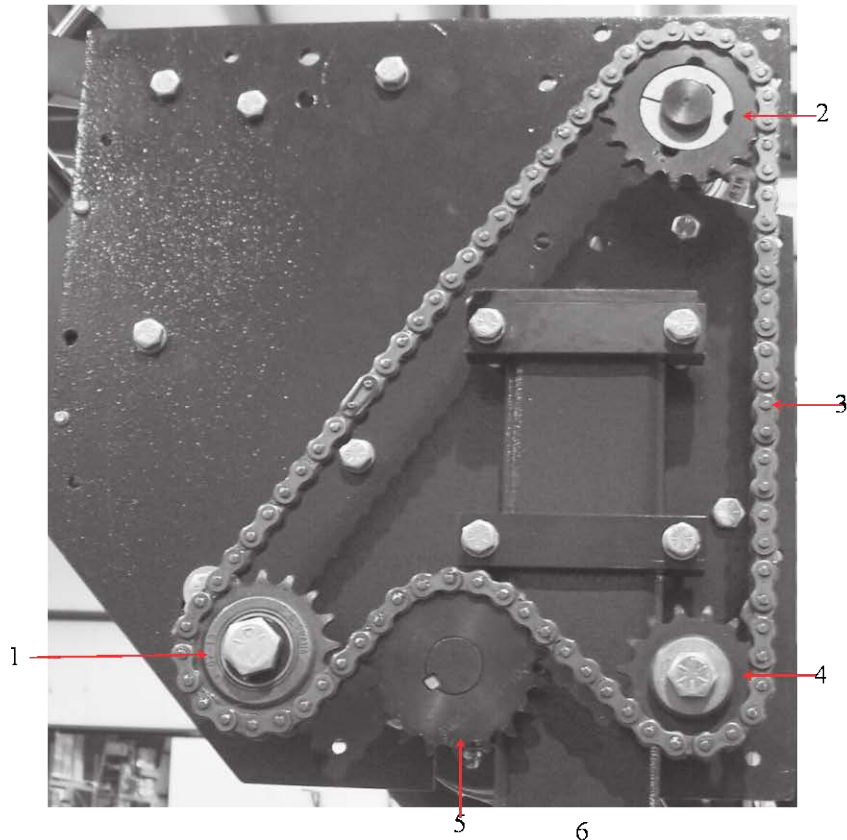

ASCENDING VERTICLE

ASCENDING VERTICLE

ITEM	PART #	DESCRIPTION	QUANTITY
1	KMS 3042	17T SPROCKET	1
2	KMS 3043	19T SPROCKET	1
3	KMS 9938	CHAIN-needs 42"	
4	KMS 3044	15T SPROCKET	1
5	KMS 3045	19T SPROCKET-KEY WAY	
6	KMS 3025	METAL TENSION ROLLER	4
7	KMS 3020	TENSION ROLLER SPRING	8
8	KMS 3021	METAL TENSION ARM	8
9	KMS 3023	TENSION ARM BRACKET	8
10	KMS 3022	SPACER	8
11	KMS 3024	TENSION BRACKET BRACE	8
	NOT SHOWN		
	KMS 3019	BELT GUIDE