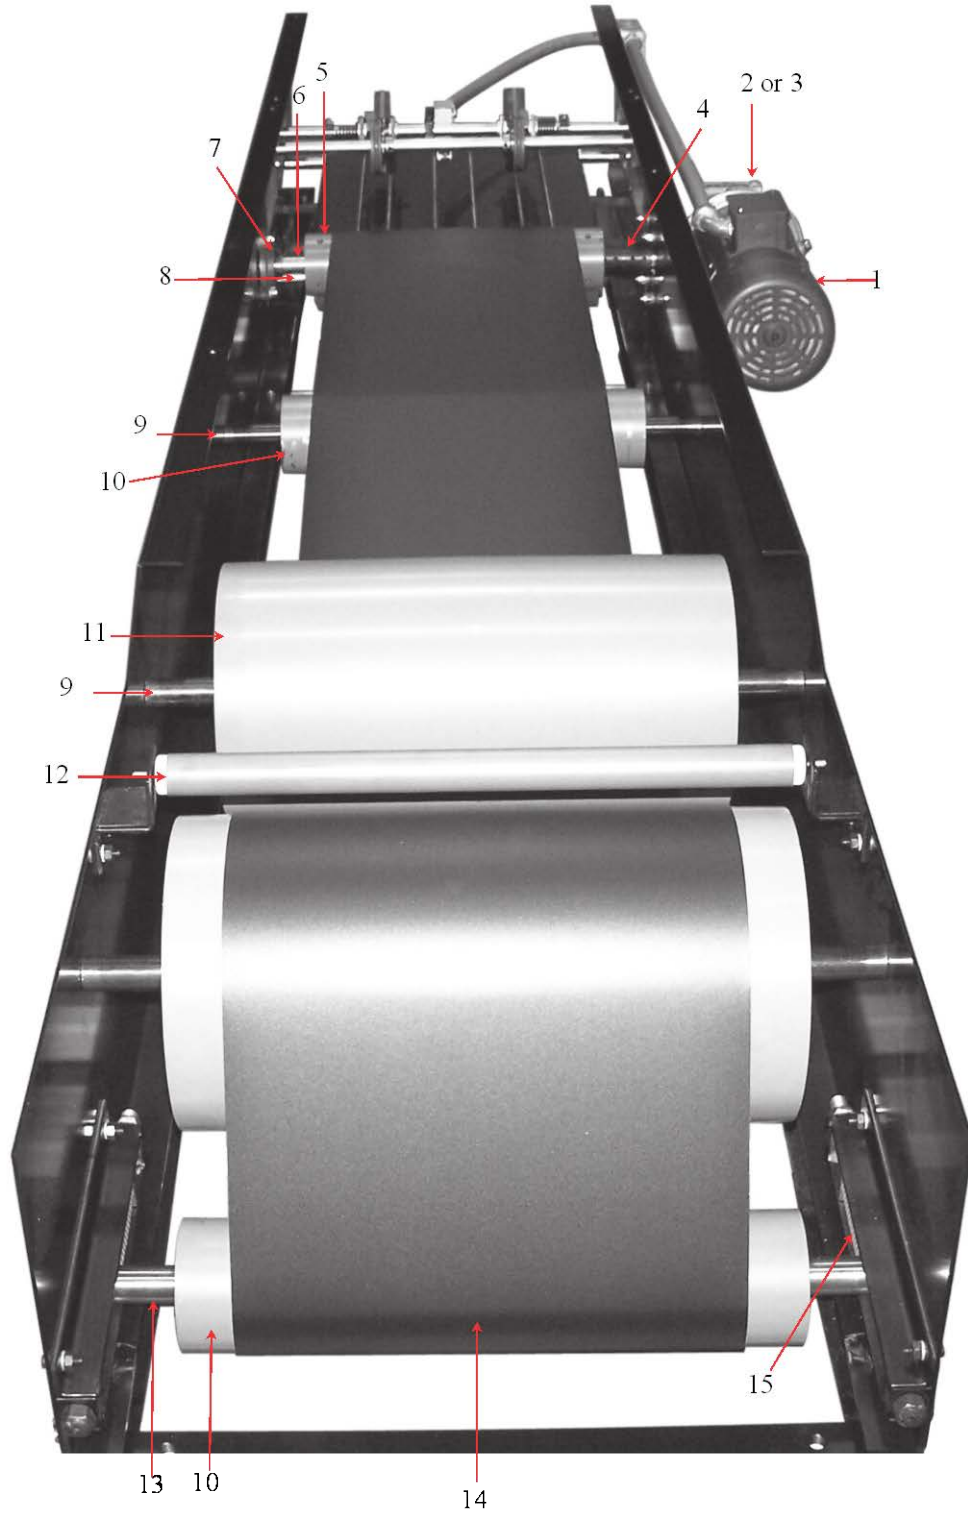

CONVEYORS

DELIVERY

DELIVERY

ITEM	PART #	DESCRIPTION	QUANTITY
1	KMS 0012	1 HP DC MOTOR	1
2	KMS 0066*obsolete	GEARBOX 5:1 (standard-under A head)	1
3	KMS 0064**obsolete	GEARBOX 7.5:1 (reverse-under O head)	1
4	KMS 3546	COUPLING	1
5	KMS 0056	3.5" DRIVE ROLLER	1
6	KMS 3545	DRIVE SHAFT	1
7	KMS 0986	BEARING	1
8	KMS 3547	KEY	1
9	KMS 3548	1" IDLER SHAFT	3
10	KMS 0055	3.5" IDLER ROLLER	2
	COMES WITH		
	KMS 0055B	BEARING	2
11	KMS 0057	LARGE ROLLER	2
	COMES WITH		
	KMS 0057B	BEARING	2
12	KMS 9985	CONVEYOR ROLLER	1
13	KMS 3549	1" IDLER SHAFT DRILLED	1
14	KMS 0175	DELIVERY BELT	1
15	KMS 9967	GREEN SPRING	2
	KMS 9967R	DELIVERY TENSIONER ROD	2
*	KMS 1243	NEW 5:1 GEARBOX (standard-under A head)	
**	KMS 1242	NEW 7.5:1 GEARBOX (reverse-under O head)	

DELIVERY

DELIVERY

ITEM	PART #	DESCRIPTION	QUANTITY
1	KMS 3001	IDLER ROLLER-GROOVED	2
2	KMS 3550	3/4" Idler shaft	4
3	KMS 6019	SPRING	1
4	KMS 6020	SPRING	1
5	KMS 6018	AXLE	2
6	KMS 3551	PULLEY LEVER	4
7	KMS 4105	WHEEL	2
8	KMS 0091A	COLLAR DRILLED	2
9	KMS 3552	STOP BLOCK	2
10	KMS 3002	PULLEY	2
	COMES WITH		
	KMS 0058	BEARING	1
11	KMS 3553	MICRO SWITCH BRACKET	1
12	ET 154	DELIVERY JAM SWITCH	1
13	KMS 0091	COLLAR	2
14	KMS 041	CONVEYOR WIRE-EXTRA FLEX	

K TRAK

K TRAK

DRIVE AND IDLER END

K TRAK

ITEM	PART #	DESCRIPTION	QUANTITY
1	KMS 0044	1/2 HSP AC MOTOR	1
2	KMS 9986	BRAVO REDUCER 10:1	1
3	KMS 0986	1" PILLOW BLOCK BEARING	2
4		CONNECTOR PLATE	2
5	BC3008.15	DRIVE ROLLER	1
6	KMS 1115	TRACKING TAPE	
7	BC1047	MOUNTING PLATE	1
8	KMS 0078	3/4" LOVEJOY COUPLING	1
9	KMS 0076	LOVEJOY SPIDER	1
10	KMS 0077	1" LOVEJOY COUPLING	1
11	BC1145	4" STAND OFF	4
12	BC3002	1" DRIVE SHAFT	1
13	BC3010.15	IDLER ROLLER	1
14	H-299	HEX TOP BOLT	2
15	KMS 4006	SPRING	2
16	BC3034	3/4" IDLER SHAFT	1
17	CB 104	4" BELTING	