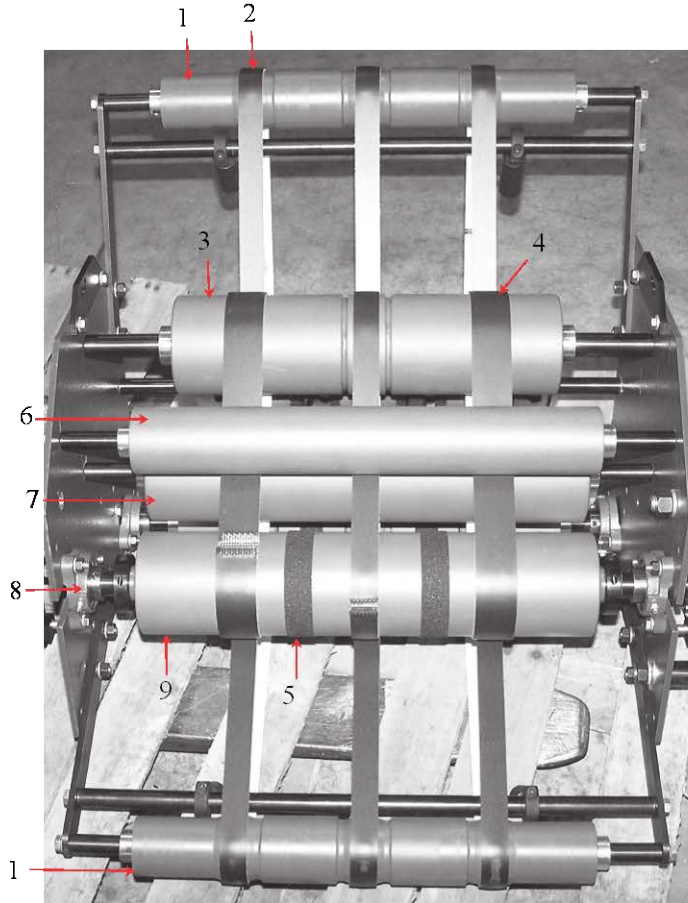

DELIVERY

DELIVERY

ITEM	PART #	DESCRIPTION	QUANTITY
1	KMS 3001	IDLER ROLLER-GROOVED	2
2	KMS 3550	3/4" Idler shaft	4
3	KMS 6019	SPRING	1
4	KMS 6020	SPRING	1
5	KMS 6018	AXLE	2
6	KMS 3551	PULLEY LEVER	4
7	KMS 4105	WHEEL	2
8	KMS 0091A	COLLAR DRILLED	2
9	KMS 3552	STOP BLOCK	2
10	KMS 3002	PULLEY	2
	COMES WITH		
	KMS 0058	BEARING	1
11	KMS 3553	MICRO SWITCH BRACKET	1
12	ET 154	DELIVERY JAM SWITCH	1
13	KMS 0091	COLLAR	2
14	KMS 041	CONVEYOR WIRE-EXTRA FLEX	

CURVE

CURVE

CURVE

ITEM	PART #	DESCRIPTION	QUANTITY
1	KMS 0037	¾ HSP AC MOTOR	1
2	KMS 9990	BRAVO REDUCER 15:1	1
3	BC1160	CURVE MOUNTING PLATE (BC5114)	1
4	BC1146	5" STAND OFF	4
5	KMS 0207	1 1/8" LOVEJOY COUPLING	1
6	KMS 0076	LOVEJOY SPIDER	1
7	KMS 0077	1" LOVEJOY COUPLING	1
8	KMS 0986	1" PILLOW BLOCK BEARING	2
9	BC6023	1" DRIVE SHAFT	1
10	KMS 9937	25T DRIVE SPROCKET	1
11	BC4159	2" IDLER ROLLER	2
12	KMS 9994C	SLAT CONVEYOR CHAIN	
13		1" IDLER SHAFT	1
14		25T IDLER SPROCKET	1
	KMS 9994	CONVEYOR SLAT	

VERTICAL

ASCENDING VERTICAL TOP BOX

Note: If motor is on the bottom it is Descending

ASCENDING VERTICAL TOP BOX

ITEM	PART #	DESCRIPTION	QUANTITY
1	BC3066	NARROW CROWNED ROLLER 2.5"	2
2	BC3088	1" x 77 ¾" LACED BELT	3
3	KMS 3001	IDLER ROLLER 15"	1
4	BC3089	1 1/2" x 32 ¼ LACED BELT	3
5	KMS 1115	TRACKING TAPE	
6	BC3015.17	IDLER ROLLER 2.5"	1
7	KMS 3001	IDLER ROLLER 17"	1
8	KMS 0986	1" PILLOW BLOCK BEARING	4
9	KMS 3003	DRIVE ROLLER	1
10	BC3068	END SPLIT ROLLER	2
11	BC3069	FLAT ROLLER	2
12	BC3070	NARROW CROWNED ROLLER	1
13	CB 102.5	2.5" CONVEYOR BELTING	
14	BC1145	4" STAND OFF	4
15	BC1047	MOUNTING PLATE	1
16	KMS 0077	1" LOVEJOY COUPLING	1
17	KMS 0076	LOVEJOY SPIDER	1
18	KMS 0078	3/4" LOVEJOY COUPLING	1
19	KMS 0037	3/4 HP AC MOTOR	1
20	KMS 9986	BRAVO REDUCER 10:1	1