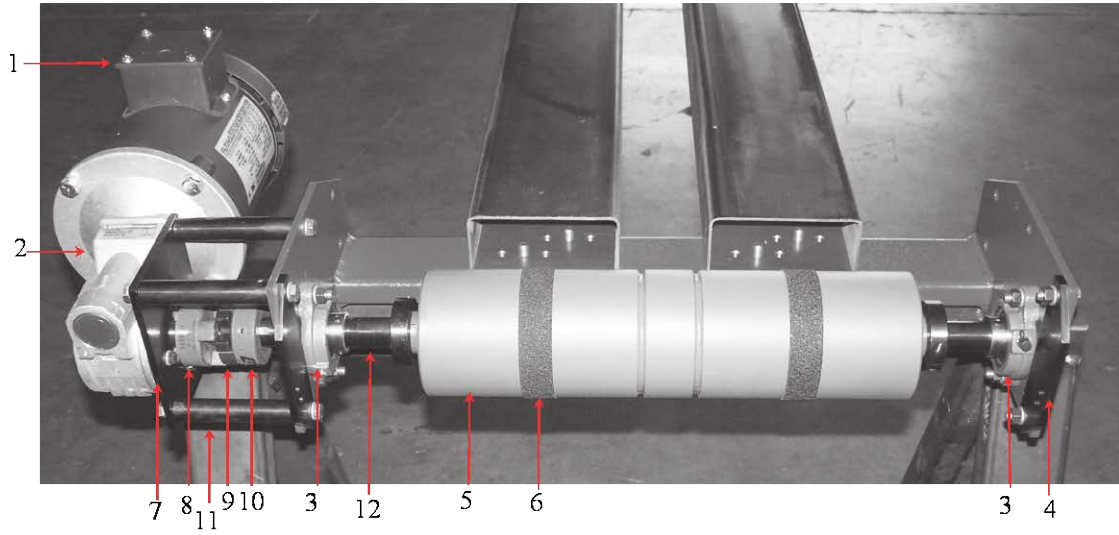

K TRAK

DRIVE AND IDLER END

K TRAK

ITEM	PART #	DESCRIPTION	QUANTITY
1	KMS 0044	1/2 HSP AC MOTOR	1
2	KMS 9986	BRAVO REDUCER 10:1	1
3	KMS 0986	1" PILLOW BLOCK BEARING	2
4		CONNECTOR PLATE	2
5	BC3008.15	DRIVE ROLLER	1
6	KMS 1115	TRACKING TAPE	
7	BC1047	MOUNTING PLATE	1
8	KMS 0078	3/4" LOVEJOY COUPLING	1
9	KMS 0076	LOVEJOY SPIDER	1
10	KMS 0077	1" LOVEJOY COUPLING	1
11	BC1145	4" STAND OFF	4
12	BC3002	1" DRIVE SHAFT	1
13	BC3010.15	IDLER ROLLER	1
14	H-299	HEX TOP BOLT	2
15	KMS 4006	SPRING	2
16	BC3034	3/4" IDLER SHAFT	1
17	CB 104	4" BELTING