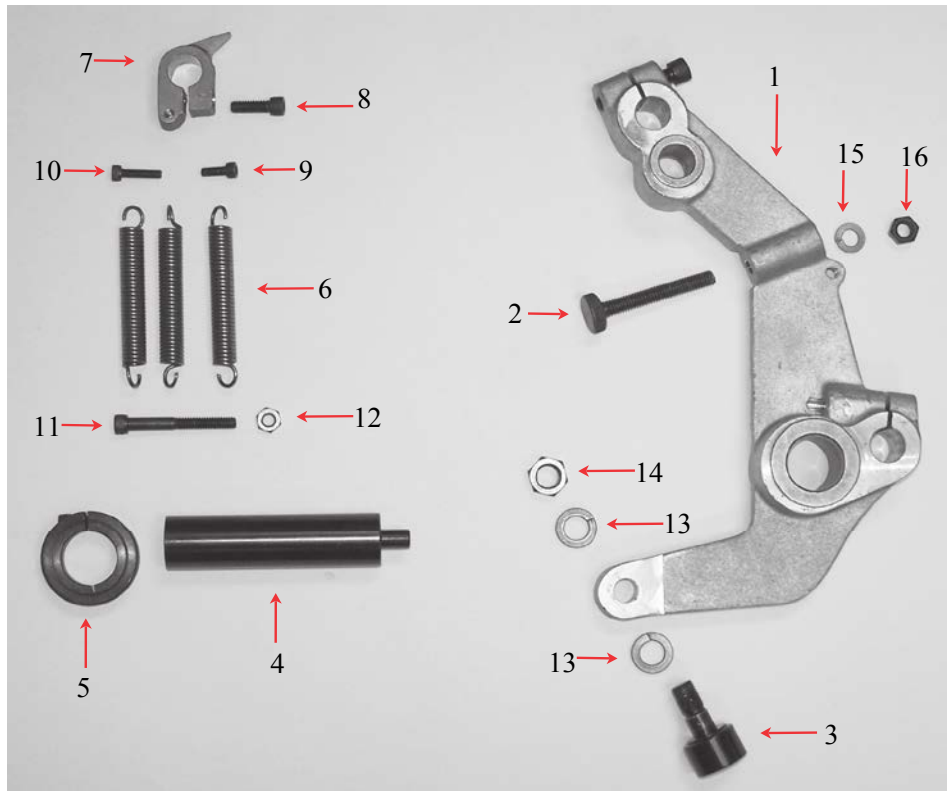

MOVABLE POCKET WALL

MOVABLE POCKET WALL

ITEM	PART #	DESCRIPTION	QUANTITY
1	KMS 1095	POCKET OPERATING LEVER	1
	INCLUDES		
	KMS 1095FB	LARGE FLANGE BUSHING	1
	KMS 1095B	SMALL FLANGE BUSHING	1
	H-165	SOCKET HD CAPSCREW	1
2	KMS 2130	ADJUSTING SCREW	1
3	KMS 1015	CAM FOLLOWER 1"	1
4	KMS 2131	POCKET INSIDE STUD	1
5	KMS 5028	COLLAR	1
6	KMS 2007	STOP LEVER SPRING	3
7	KMS 2129	STOP LEVER	1
8	H-190	SOCKET HD CAPSCREW	1
9	H-149	SOCKET HD CAPSCREW	1
10	H-155	SOCKET HD CAPSCREW	1
11	H-158	SOCKET HD CAPSCREW	1
12	H-220	JAM NUT	1
13	H-153	LOCK WASHER	2
14	H-152	JAM NUT	1
15	H-164	LOCK WASHER	1
16	H-278	FULL NUT	1