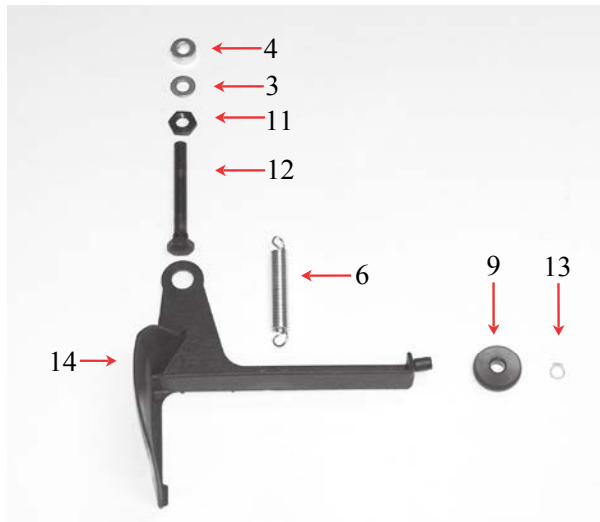

FIXED POCKET WALL

ITEM	PART #	DESCRIPTION	QUANTITY
1	KMS 1098	GRIPPER SHAFT	1
2	KMS 5811	1/2" SINGLE SPLIT COLLAR	1
3	KMS 0126	GRIPPER AUX. LEVER	1
4	KMS 0122	STUD ROLL	1
5	KMS 2020	5/8" CAM FOLLOWER	1
6	KMS 2065	SPRING	1
7	KMS 2069	HANGER BOLT	1
8	KMS 2000	GRIPPER	1
9	KMS 0124	BACK UP LUG	1
10	H-120	LOCK WASHER	1
11	H-190	SOCKET HD CAPSCREW	2
12	KMS 0154	RING	1
13	H-200	LOCK NUT	1
14	KMS 0151	SHOULDER BOLT	2
15	H-220	JAM NUT	1

OUTER POCKET GRIPPERS

KMS 2060 IS DISCONTINUED

FIXED POCKET WALL

ITEM	PART #	DESCRIPTION	QUANTITY
1	KMS 0125-2	SUCKER BLOCK	1
2	KMS 0125	SUCKER BLOCK	1
3	KMS 6121	SUCKER HEAD	1
4	KMS 0152	SUCKER HEAD	1
5	KMS 0103	SUCKER HEAD	1
6	H-274	SET SCREW	1
7	H-196	WASHER	1
8	H-273	BUTTON HD CAPSCREW	1
9	H-157	FLAT HEAD	1
10	H-220	JAM NUT	1
11	KMS 4110YR1/2	REFLECTOR	1

OUTSIDE PADDLES

ITEM	PART #	DESCRIPTION	QUANTITY
1	KMS 1082	PADDLE	1
2	H-110	LOCK NUT	1
3	KMS 1082W	THRUST WASHER	1
4	KMS 0177	COLLAR	1
5	KMS 2070	JOGGER PIVOT PIN	1
6	KMS 2063	SPRING	1
7	H-203	LOCK NUT	1
8	KMS 1084	ROLLER	1
9	H-214	SHOULDER BOLT	1
10	KMS 9524	BUMPER	1
11	KMS 1082N	OUTSIDE PADDLE NUT	1
12	KMS 1082B	JOGGER PIVOT PIN	1
13	KMS 1082R	RING	1
14	KMS 1082P	PLASTIC PADDLE	1