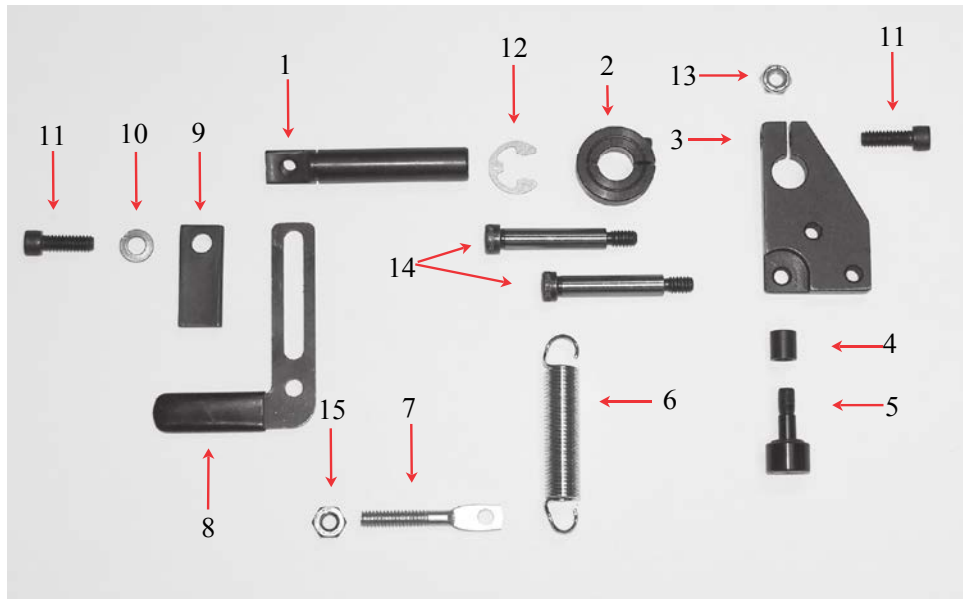

1472 POCKETS

COMPLETE FIXED POCKET WALL

ITEM	PART #	DESCRIPTION	QUANTITY
1	KMS 2150CW	COMPLETE POCKET WALL COMES ASSEMBLED WITH YOUR CHOICE OF GRIPPERS & PADDLES	

FIXED POCKET WALL

ITEM	PART #	DESCRIPTION	QUANTITY
1	KMS 2078FB	FLANGE BUSHING	2
2	KMS 2077FB	FLANGE BUSHING	2
3	KMS 2077B	BUSHING	2
4	KMS 1098FB	FLANGE BUSHING	2
ATTACHES TO ROTOR			
	H-114	SOCKET HD CAPSCREW	
	H-147	HEX NUT	
	H-146	LOCK WASHER	

FIXED POCKET WALL

ITEM	PART #	DESCRIPTION	QUANTITY
1	KMS 2078	GRIPPER SHAFT	1
2	KMS 1099	GRIPPER LEVER	1
2A	KMS 1099A	GRIPPER LEVER (2299&630)	
3	KMS 2020	5/8" CAM FOLLOWER	1
4	KMS 0122	STUD ROLL	1
5	KMS 2062	SPRING	1
6	KMS 0123	JOGGING COLLAR	1
7	KMS 0188-2	2" LAP GRIPPER	1
8	H-150	WASHER	1
9	H-120	LOCK WASHER	1
10	H-001	SOCKET HD CAPSCREW	1
11	KMS 0154	RING	1
12	H-200	LOCK NUT	1
13	H-187	SOCKET HD CAPSCREW	1

CENTER POCKET GRIPPERS

KMS 1089 3.1" LONG STRAIGHT		KMS 1089S 2.4" LONG STRAIGHT			KMS 0189CP CAT PAW NO TOES
KMS 1018 3" LONG CURVED					KMS 0188CP CAT PAW TOES
KMS 1018XL 3.9" LONG CURVED					KMS 0188-2 2" L x .5"W
KMS 1018T 3" LONG CURVED					KMS 0188-2.5 2.5" L x .5"W
					KMS 0188-2.5W 2.5" L x .625"W
					KMS 0188-2-3/4 2.75" L x .5"W
					KMS 0188-3 3" L x .5"W
		KMS 9524 BUMPER			KMS 0188-3-1/4 3.75" L x .5"W

FIXED POCKET WALL

ITEM	PART #	DESCRIPTION	QUANTITY
1	KMS 1098	GRIPPER SHAFT	1
2	KMS 5811	1/2" SINGLE SPLIT COLLAR	1
3	KMS 0126	GRIPPER AUX. LEVER	1
4	KMS 0122	STUD ROLL	1
5	KMS 2020	5/8" CAM FOLLOWER	1
6	KMS 2065	SPRING	1
7	KMS 2069	HANGER BOLT	1
8	KMS 2000	GRIPPER	1
9	KMS 0124	BACK UP LUG	1
10	H-120	LOCK WASHER	1
11	H-190	SOCKET HD CAPSCREW	2
12	KMS 0154	RING	1
13	H-200	LOCK NUT	1
14	KMS 0151	SHOULDER BOLT	2
15	H-220	JAM NUT	1