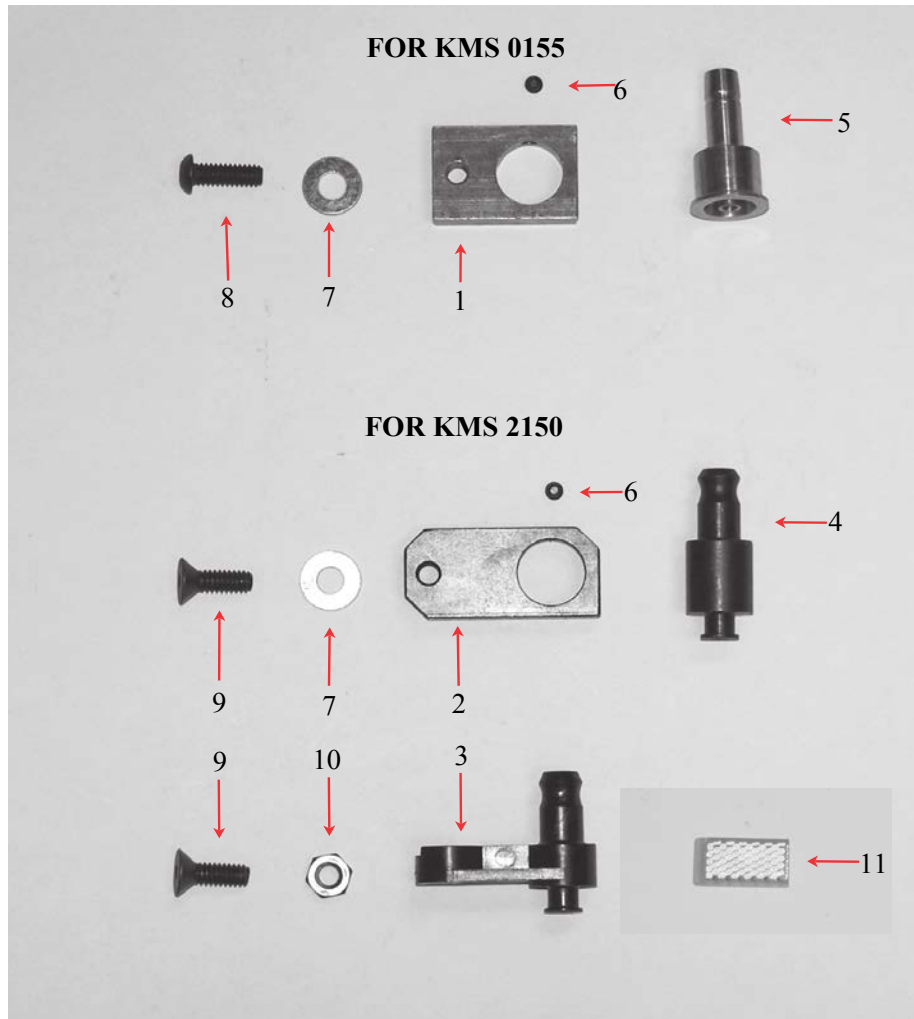

FIXED POCKET WALL

ITEM	PART #	DESCRIPTION	QUANTITY
1	KMS 0125-2	SUCKER BLOCK	1
2	KMS 0125	SUCKER BLOCK	1
3	KMS 6121	SUCKER HEAD	1
4	KMS 0152	SUCKER HEAD	1
5	KMS 0103	SUCKER HEAD	1
6	H-274	SET SCREW	1
7	H-196	WASHER	1
8	H-273	BUTTON HD CAPSCREW	1
9	H-157	FLAT HEAD	1
10	H-220	JAM NUT	1
11	KMS 4110YR1/2	REFLECTOR	1