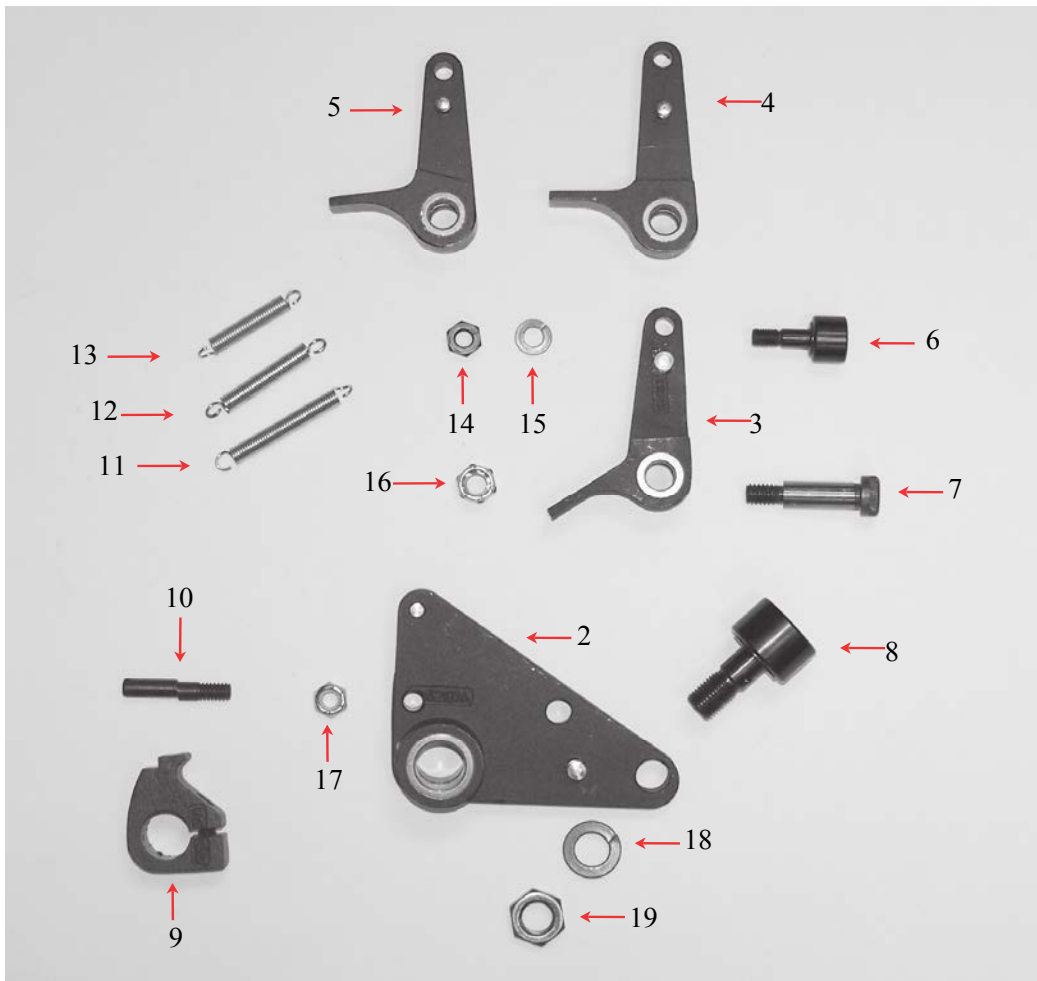

POCKET INHIBIT LATCH ASSY (ARS)

ARS ASSEMBLY

ITEM	PART #	DESCRIPTION	QUANTITY
1	KMS 3111	POCKET INHIBIT LATCH ASSY	1
2	KMS 3107	POCKET OPERATING LEVER	1
	INCLUDES		
	KMS 3112	BUSHING	2
	KMS 9736	PIN	1
	KMS 3103P	PIN	1
3	KMS 3103	SILENCING LEVER	1
	INCLUDES		
	KMS 3113	BUSHING	2
	KMS 3103P	PIN	1
4	KMS 3103B	SILENCING LEVER	1
	INCLUDES		
	KMS 3113	BUSHING	2
	KMS 9736	PIN	1
5	KMS 3103A	SILENCING LEVER	1
	INCLUDES		
	KMS 3113	BUSHING	2
	KMS 9736	PIN	1
6	KMS 2020	5/8" CAM FOLLOWER	1
7	H-198	SHOULDER BOLT	1
8	KMS 1015	1" CAM FOLLOWER	1
9	KMS 3102	SILENCING LOCK	1
10	KMS 3101	ECCENTRIC STOP	1
11	KMS 3115	SPRING 2"	1
	KMS 3118	SPRING 2" HEAVY DUTY	1
12	KMS 3115A	SPRING 1.75"	1
13	KMS 3115B	SPRING 1.5"	1
14	H-279	FULL NUT	1
15	H-120	LOCK WASHER	1
16	H-110	NYLON LOCKNUT	1
17	H-249	NYLON LOCKNUT	1
18	H-153	LOCK WASHER	1
19	H-152	JAM NUT	1