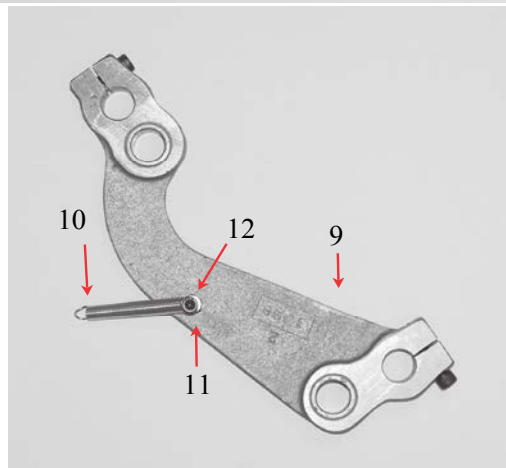

MOVABLE POCKET WALL

ITEM	PART #	DESCRIPTION	QUANTITY
1	KMS 2133	MOVABLE POCKET SHAFT	1
2	KMS 2134	MOVABLE POCKET SHAFT	1
3	KMS 2152	MOVABLE POCKET SHAFT	1
4	KMS 2066	SPRING (POCKET RETURN)	1
5	KMS 2068	SPRING CLAMP	1
6	H-183	SOCKET HD CAPSCREW	1
7	H-275	FLAT WASHER	1
8	H-255	NYLON LOCKNUT	1
9	KMS 1086	PARALLEL LEVER	1
	INCLUDES		
	H-187	SOCKET HD CAPSCREW	2
	KMS 1086B	BUSHING	2
10	KMS 3114	SPRING	1
11	H-276	SOCKET HD CAPSCREW	1
12	H-277	JAM NUT	1