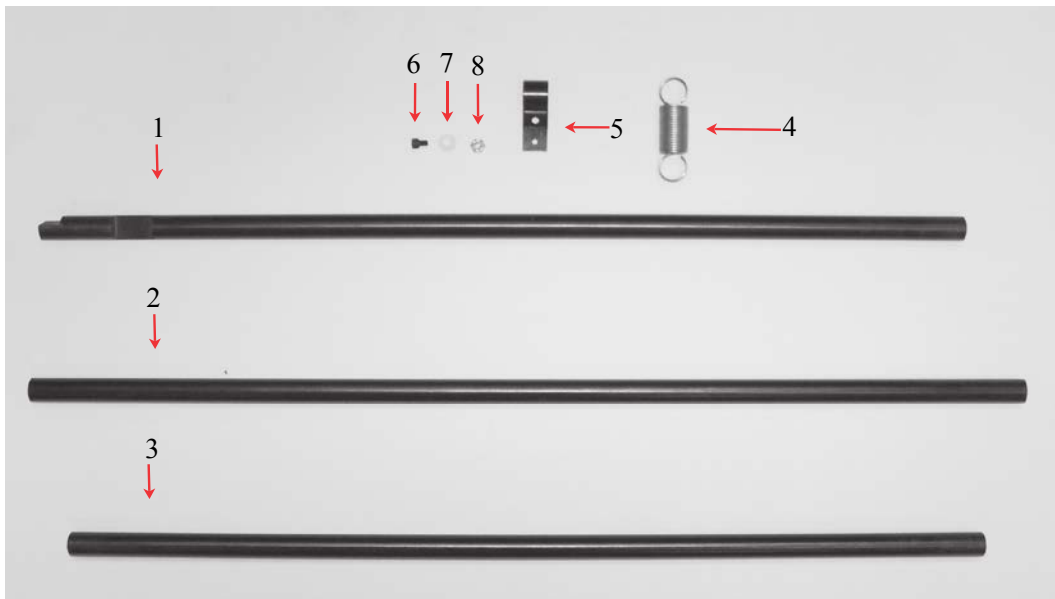

MOVABLE POCKET WALL

ITEM	PART #	DESCRIPTION	QUANTITY
1	KMS 2133	MOVABLE POCKET SHAFT	1
2	KMS 2134	MOVABLE POCKET SHAFT	1
3	KMS 2152	MOVABLE POCKET SHAFT	1
4	KMS 2066	SPRING (POCKET RETURN)	1
5	KMS 2068	SPRING CLAMP	1
6	H-183	SOCKET HD CAPSCREW	1
7	H-275	FLAT WASHER	1
8	H-255	NYLON LOCKNUT	1
9	KMS 1086	PARALLEL LEVER	1
	INCLUDES		
	H-187	SOCKET HD CAPSCREW	2
	KMS 1086B	BUSHING	2
10	KMS 3114	SPRING	1
11	H-276	SOCKET HD CAPSCREW	1
12	H-277	JAM NUT	1