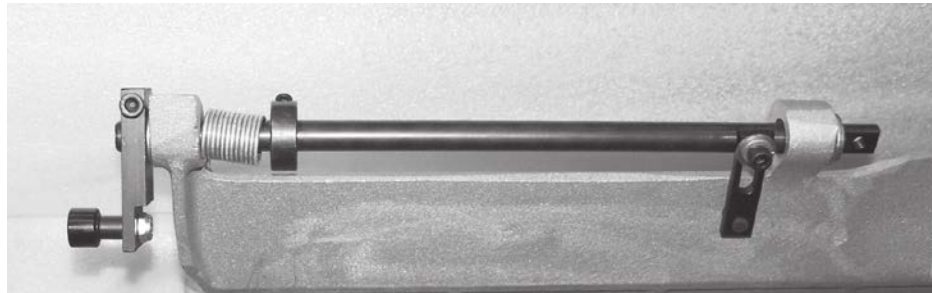

1472 POCKETS

COMPLETE FIXED POCKET WALL

ITEM	PART #	DESCRIPTION	QUANTITY
1	KMS 2150CW	COMPLETE POCKET WALL COMES ASSEMBLED WITH YOUR CHOICE OF GRIPPERS & PADDLES	

FIXED POCKET WALL

ITEM	PART #	DESCRIPTION	QUANTITY
1	KMS 2078FB	FLANGE BUSHING	2
2	KMS 2077FB	FLANGE BUSHING	2
3	KMS 2077B	BUSHING	2
4	KMS 1098FB	FLANGE BUSHING	2
ATTACHES TO ROTOR			
	H-114	SOCKET HD CAPSCREW	
	H-147	HEX NUT	
	H-146	LOCK WASHER	

FIXED POCKET WALL

ITEM	PART #	DESCRIPTION	QUANTITY
1	KMS 2078	GRIPPER SHAFT	1
2	KMS 1099	GRIPPER LEVER	1
2A	KMS 1099A	GRIPPER LEVER (2299&630)	
3	KMS 2020	5/8" CAM FOLLOWER	1
4	KMS 0122	STUD ROLL	1
5	KMS 2062	SPRING	1
6	KMS 0123	JOGGING COLLAR	1
7	KMS 0188-2	2" LAP GRIPPER	1
8	H-150	WASHER	1
9	H-120	LOCK WASHER	1
10	H-001	SOCKET HD CAPSCREW	1
11	KMS 0154	RING	1
12	H-200	LOCK NUT	1
13	H-187	SOCKET HD CAPSCREW	1