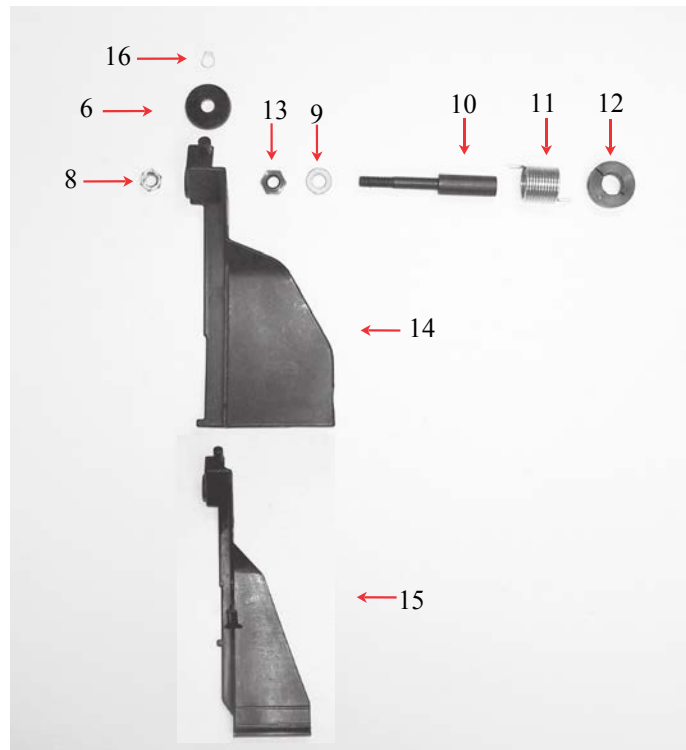

INSIDE PADDLES

INSIDE PADDLES

ITEM	PART #	DESCRIPTION	QUANTITY
1	KMS 1019	PADDLE	1
&	KMS 2019	PADDLE WITH WELDNUT	
2	KMS 1763	PADDLE-48" WEB	1
3	KMS 2019S	PADDLE-50" WEB	1
		PADDLES COME WITH BUMPER	
4	KMS 9524	RUBBER BUMPER	1
5	H-214	SHOULDER BOLT	1
6	KMS 1084	JOGGING PADDLE ROLLER	1
7	H-203	LOCK NUT	1
8	H-110	LOCK NUT	1
9	KMS 1082W	WASHER	1
10	KMS 2077	INSIDE JOGGER PIN	1
11	KMS 2061	SPRING	1
12	KMS 0123	COLLAR	1
13	KMS 2019N	INSIDE PADDLE NUT	1
14	KMS 2019P	PLASTIC PADDLE	1
15	KMS 1980	PLASTIC PADDLE-42/44" WEB	1
16	KMS 1082R	RING	1