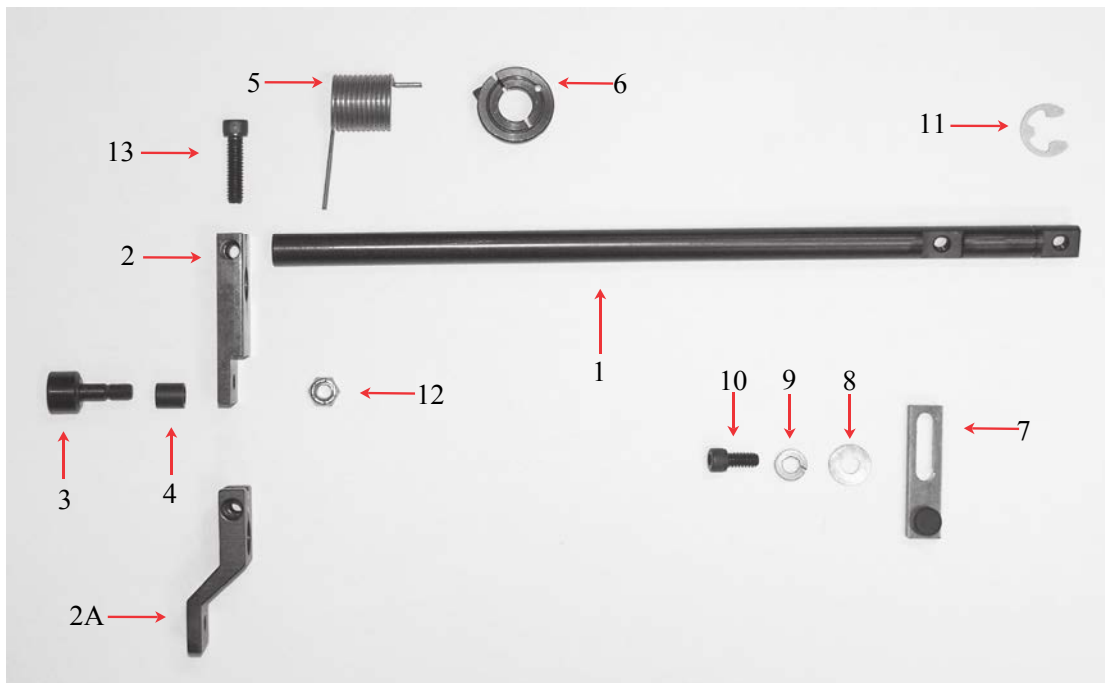

1472 POCKETS

COMPLETE FIXED POCKET WALL

ITEM	PART #	DESCRIPTION	QUANTITY
1	KMS 2150CW	COMPLETE POCKET WALL COMES ASSEMBLED WITH YOUR CHOICE OF GRIPPERS & PADDLES	

FIXED POCKET WALL

ITEM	PART #	DESCRIPTION	QUANTITY
1	KMS 2078FB	FLANGE BUSHING	2
2	KMS 2077FB	FLANGE BUSHING	2
3	KMS 2077B	BUSHING	2
4	KMS 1098FB	FLANGE BUSHING	2
ATTACHES TO ROTOR			
	H-114	SOCKET HD CAPSCREW	
	H-147	HEX NUT	
	H-146	LOCK WASHER	

FIXED POCKET WALL

ITEM	PART #	DESCRIPTION	QUANTITY
1	KMS 2078	GRIPPER SHAFT	1
2	KMS 1099	GRIPPER LEVER	1
2A	KMS 1099A	GRIPPER LEVER (2299&630)	
3	KMS 2020	5/8" CAM FOLLOWER	1
4	KMS 0122	STUD ROLL	1
5	KMS 2062	SPRING	1
6	KMS 0123	JOGGING COLLAR	1
7	KMS 0188-2	2" LAP GRIPPER	1
8	H-150	WASHER	1
9	H-120	LOCK WASHER	1
10	H-001	SOCKET HD CAPSCREW	1
11	KMS 0154	RING	1
12	H-200	LOCK NUT	1
13	H-187	SOCKET HD CAPSCREW	1

CENTER POCKET GRIPPERS

KMS 1089 3.1" LONG STRAIGHT		KMS 1089S 2.4" LONG STRAIGHT			KMS 0189CP CAT PAW NO TOES
KMS 1018 3" LONG CURVED					KMS 0188CP CAT PAW TOES
KMS 1018XL 3.9" LONG CURVED					KMS 0188-2 2" L x .5"W
KMS 1018T 3" LONG CURVED					KMS 0188-2.5 2.5" L x .5"W
					KMS 0188-2.5W 2.5" L x .625"W
					KMS 0188-2-3/4 2.75" L x .5"W
					KMS 0188-3 3" L x .5"W
		KMS 9524 BUMPER			KMS 0188-3-1/4 3.75" L x .5"W

FIXED POCKET WALL

ITEM	PART #	DESCRIPTION	QUANTITY
1	KMS 1098	GRIPPER SHAFT	1
2	KMS 5811	1/2" SINGLE SPLIT COLLAR	1
3	KMS 0126	GRIPPER AUX. LEVER	1
4	KMS 0122	STUD ROLL	1
5	KMS 2020	5/8" CAM FOLLOWER	1
6	KMS 2065	SPRING	1
7	KMS 2069	HANGER BOLT	1
8	KMS 2000	GRIPPER	1
9	KMS 0124	BACK UP LUG	1
10	H-120	LOCK WASHER	1
11	H-190	SOCKET HD CAPSCREW	2
12	KMS 0154	RING	1
13	H-200	LOCK NUT	1
14	KMS 0151	SHOULDER BOLT	2
15	H-220	JAM NUT	1