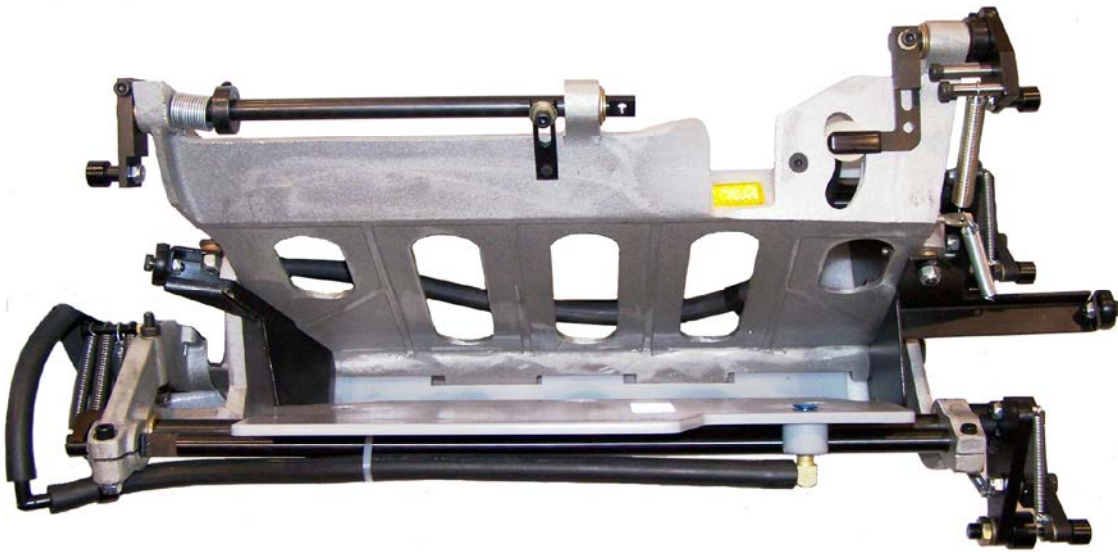

1472 POCKETS

COMPLETE FIXED POCKET WALL

ITEM	PART #	DESCRIPTION	QUANTITY
1	KMS 2150CW	COMPLETE POCKET WALL COMES ASSEMBLED WITH YOUR CHOICE OF GRIPPERS & PADDLES	

FIXED POCKET WALL

ITEM	PART #	DESCRIPTION	QUANTITY
1	KMS 2078FB	FLANGE BUSHING	2
2	KMS 2077FB	FLANGE BUSHING	2
3	KMS 2077B	BUSHING	2
4	KMS 1098FB	FLANGE BUSHING	2
ATTACHES TO ROTOR			
	H-114	SOCKET HD CAPSCREW	
	H-147	HEX NUT	
	H-146	LOCK WASHER	

FIXED POCKET WALL

ITEM	PART #	DESCRIPTION	QUANTITY
1	KMS 2078	GRIPPER SHAFT	1
2	KMS 1099	GRIPPER LEVER	1
2A	KMS 1099A	GRIPPER LEVER (2299&630)	
3	KMS 2020	5/8" CAM FOLLOWER	1
4	KMS 0122	STUD ROLL	1
5	KMS 2062	SPRING	1
6	KMS 0123	JOGGING COLLAR	1
7	KMS 0188-2	2" LAP GRIPPER	1
8	H-150	WASHER	1
9	H-120	LOCK WASHER	1
10	H-001	SOCKET HD CAPSCREW	1
11	KMS 0154	RING	1
12	H-200	LOCK NUT	1
13	H-187	SOCKET HD CAPSCREW	1

CENTER POCKET GRIPPERS

KMS 1089 3.1" LONG STRAIGHT		KMS 1089S 2.4" LONG STRAIGHT			KMS 0189CP CAT PAW NO TOES
KMS 1018 3" LONG CURVED					KMS 0188CP CAT PAW TOES
KMS 1018XL 3.9" LONG CURVED					KMS 0188-2 2" L x .5"W
KMS 1018T 3" LONG CURVED					KMS 0188-2.5 2.5" L x .5"W
					KMS 0188-2.5W 2.5" L x .625"W
					KMS 0188-2-3/4 2.75" L x .5"W
					KMS 0188-3 3" L x .5"W
		KMS 9524 BUMPER			KMS 0188-3-1/4 3.75" L x .5"W