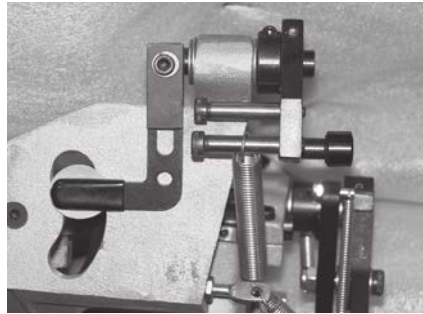

FIXED POCKET WALL

ITEM	PART #	DESCRIPTION	QUANTITY
1	KMS 1098	GRIPPER SHAFT	1
2	KMS 5811	1/2" SINGLE SPLIT COLLAR	1
3	KMS 0126	GRIPPER AUX. LEVER	1
4	KMS 0122	STUD ROLL	1
5	KMS 2020	5/8" CAM FOLLOWER	1
6	KMS 2065	SPRING	1
7	KMS 2069	HANGER BOLT	1
8	KMS 2000	GRIPPER	1
9	KMS 0124	BACK UP LUG	1
10	H-120	LOCK WASHER	1
11	H-190	SOCKET HD CAPSCREW	2
12	KMS 0154	RING	1
13	H-200	LOCK NUT	1
14	KMS 0151	SHOULDER BOLT	2
15	H-220	JAM NUT	1