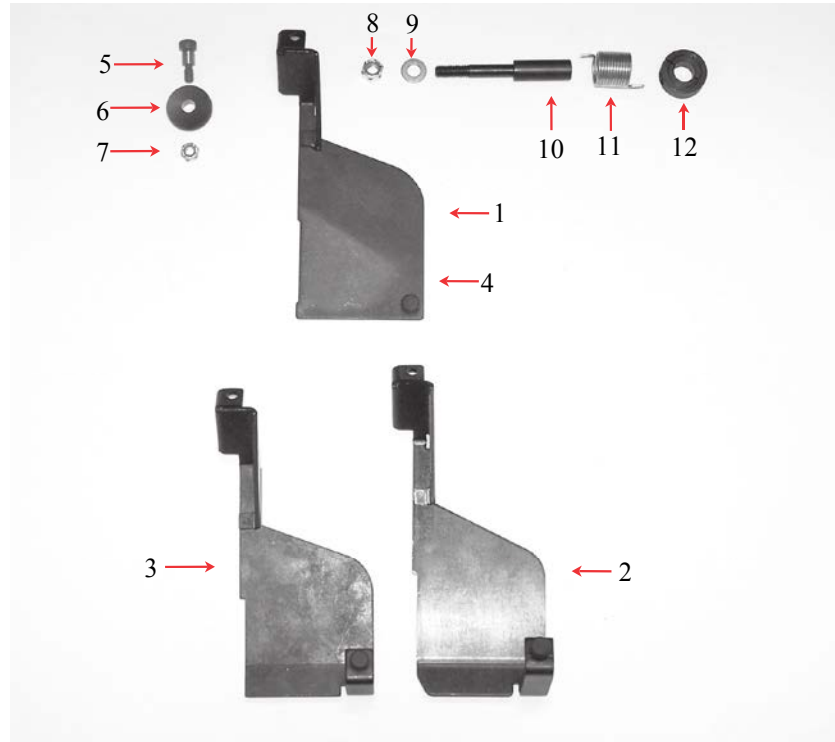

INSIDE PADDLES

INSIDE PADDLES

ITEM	PART #	DESCRIPTION	QUANTITY
1	KMS 1019	PADDLE	1
&	KMS 2019	PADDLE WITH WELDNUT	
2	KMS 1763	PADDLE-48" WEB	1
3	KMS 2019S	PADDLE-50" WEB	1
		PADDLES COME WITH BUMPER	
4	KMS 9524	RUBBER BUMPER	1
5	H-214	SHOULDER BOLT	1
6	KMS 1084	JOGGING PADDLE ROLLER	1
7	H-203	LOCK NUT	1
8	H-110	LOCK NUT	1
9	KMS 1082W	WASHER	1
10	KMS 2077	INSIDE JOGGER PIN	1
11	KMS 2061	SPRING	1
12	KMS 0123	COLLAR	1
13	KMS 2019N	INSIDE PADDLE NUT	1
14	KMS 2019P	PLASTIC PADDLE	1
15	KMS 1980	PLASTIC PADDLE-42/44" WEB	1
16	KMS 1082R	RING	1