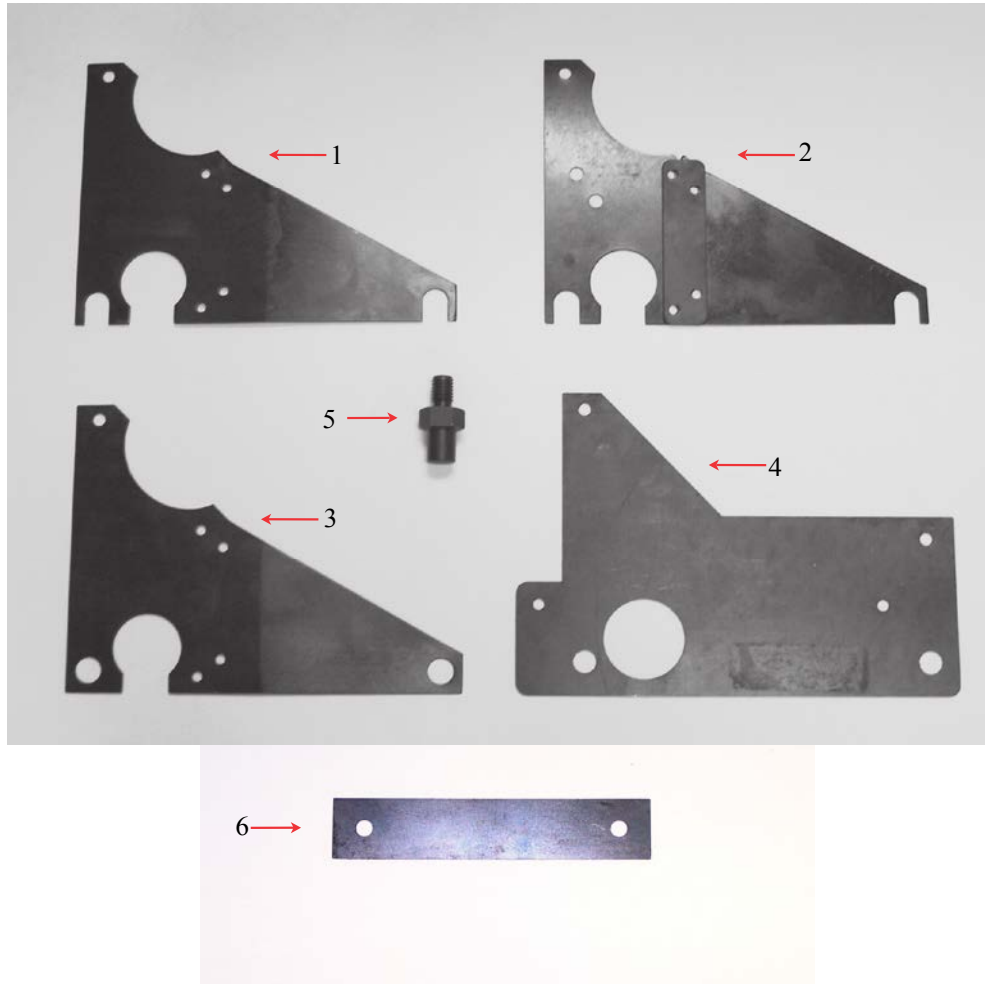

POCKET TIES

ITEM	PART #	DESCRIPTION	QUANTITY
1	KMS 0106	POCKET TIE	1
2	KMS 0110	POCKET TIE ASSY	1
	ASSEMBLES WITH		
	H-241	BUTTON HD CAPSCREW	4
	H-281	LOCK NUT	4
3	KMS 0106S	POCKET TIE (2299)	1
4	KMS 6116	POCKET TIE (630 & G60)	1
	MOUNTS WITH		
	H-280	SHOULDER BOLT	1
5	KMS 0105	STUD	1
6	KMS 6058	INSIDE POCKET TIE	1