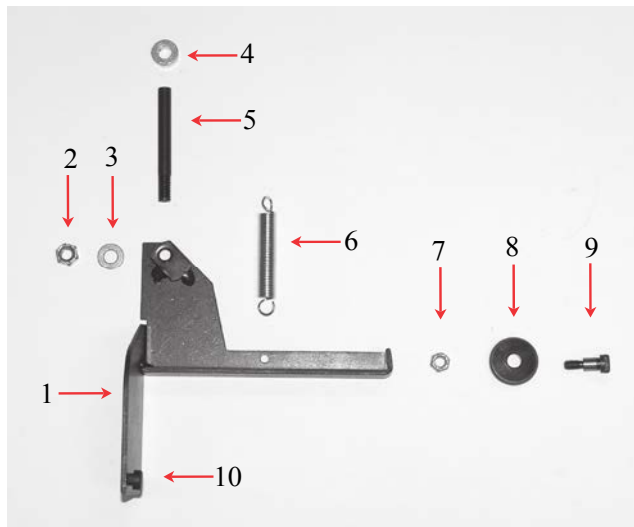

OUTSIDE PADDLES

ITEM	PART #	DESCRIPTION	QUANTITY
1	KMS 1082	PADDLE	1
2	H-110	LOCK NUT	1
3	KMS 1082W	THRUST WASHER	1
4	KMS 0177	COLLAR	1
5	KMS 2070	JOGGER PIVOT PIN	1
6	KMS 2063	SPRING	1
7	H-203	LOCK NUT	1
8	KMS 1084	ROLLER	1
9	H-214	SHOULDER BOLT	1
10	KMS 9524	BUMPER	1
11	KMS 1082N	OUTSIDE PADDLE NUT	1
12	KMS 1082B	JOGGER PIVOT PIN	1
13	KMS 1082R	RING	1
14	KMS 1082P	PLASTIC PADDLE	1