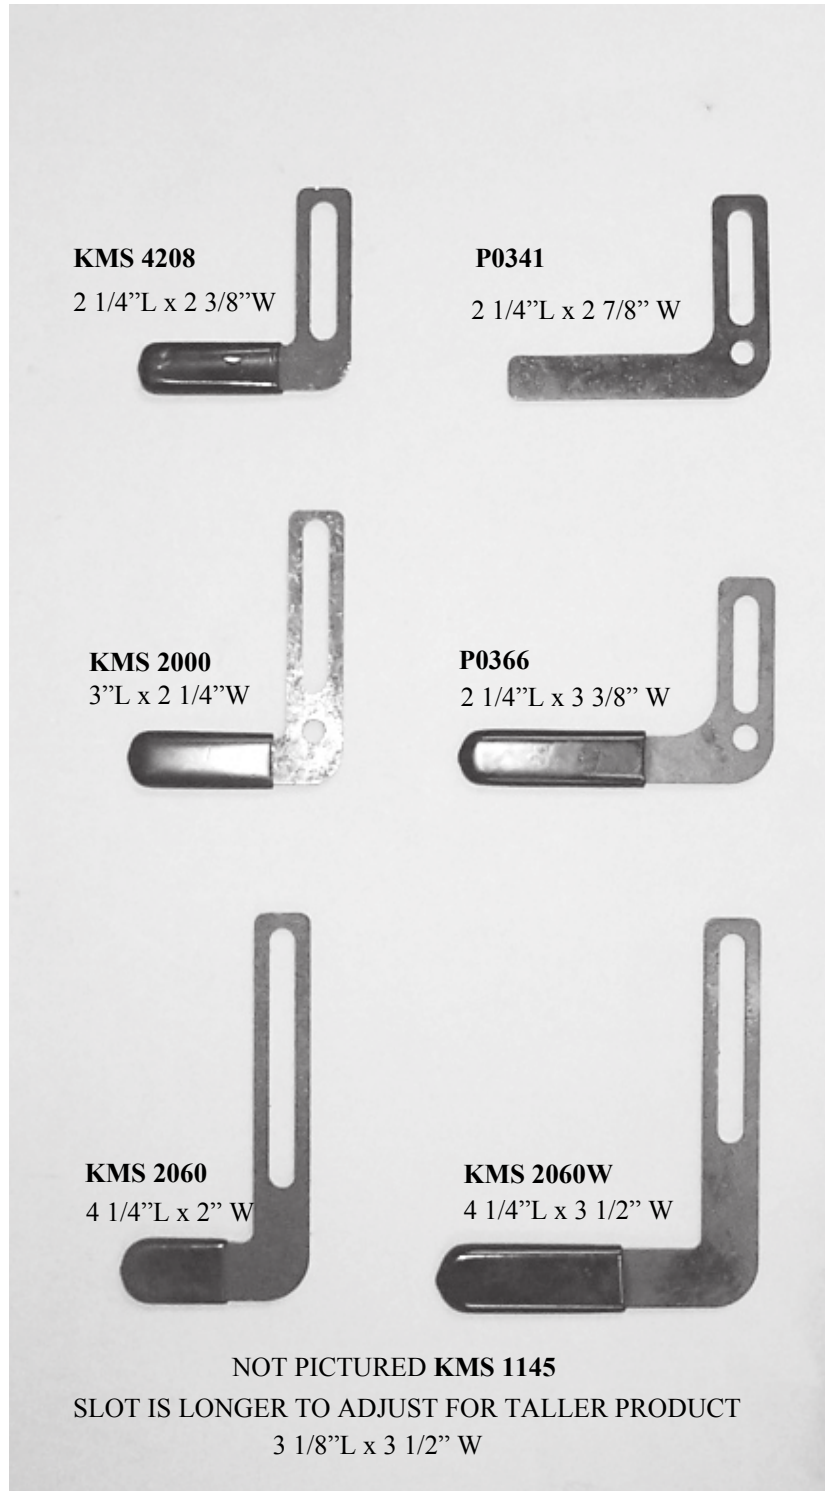

OUTER POCKET GRIPPERS

KMS 2060 IS DISCONTINUED