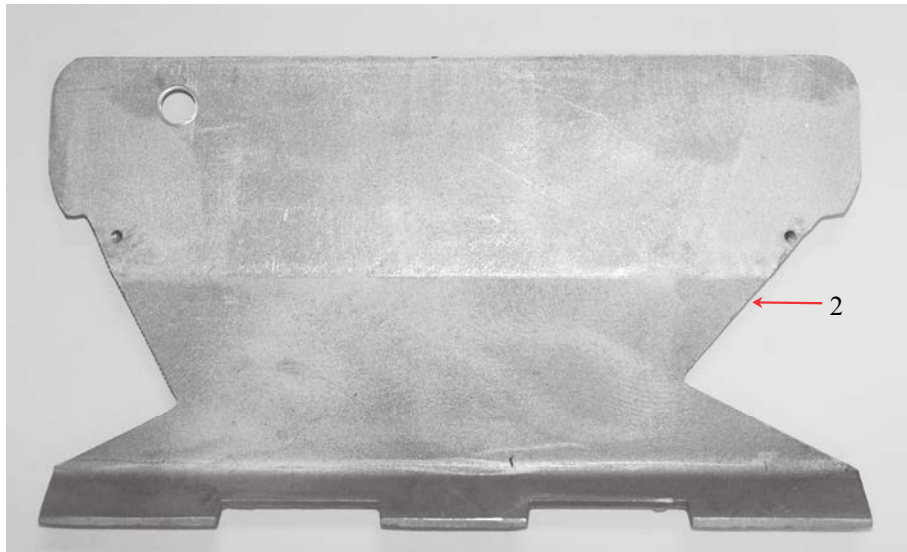

MOVABLE POCKET WALL

ITEM	PART #	DESCRIPTION	QUANTITY
1	KMS 1983	MOVABLE POCKET WALL 42/44"	1
2	KMS 1059AL	MOVABLE POCKET WALL	1
3	KMS 1059E	ELBOW	1
4	R-001	REFLECTIVE TAPE	1
5	R-001B	REFLECTIVE TAPE	1
6	KMS 2132	POCKET CLAMP BLOCK	1
7	H-272	BUTTON HD CAPSCREW	1
8	H-250	SOCKET HD CAPSCREW	1