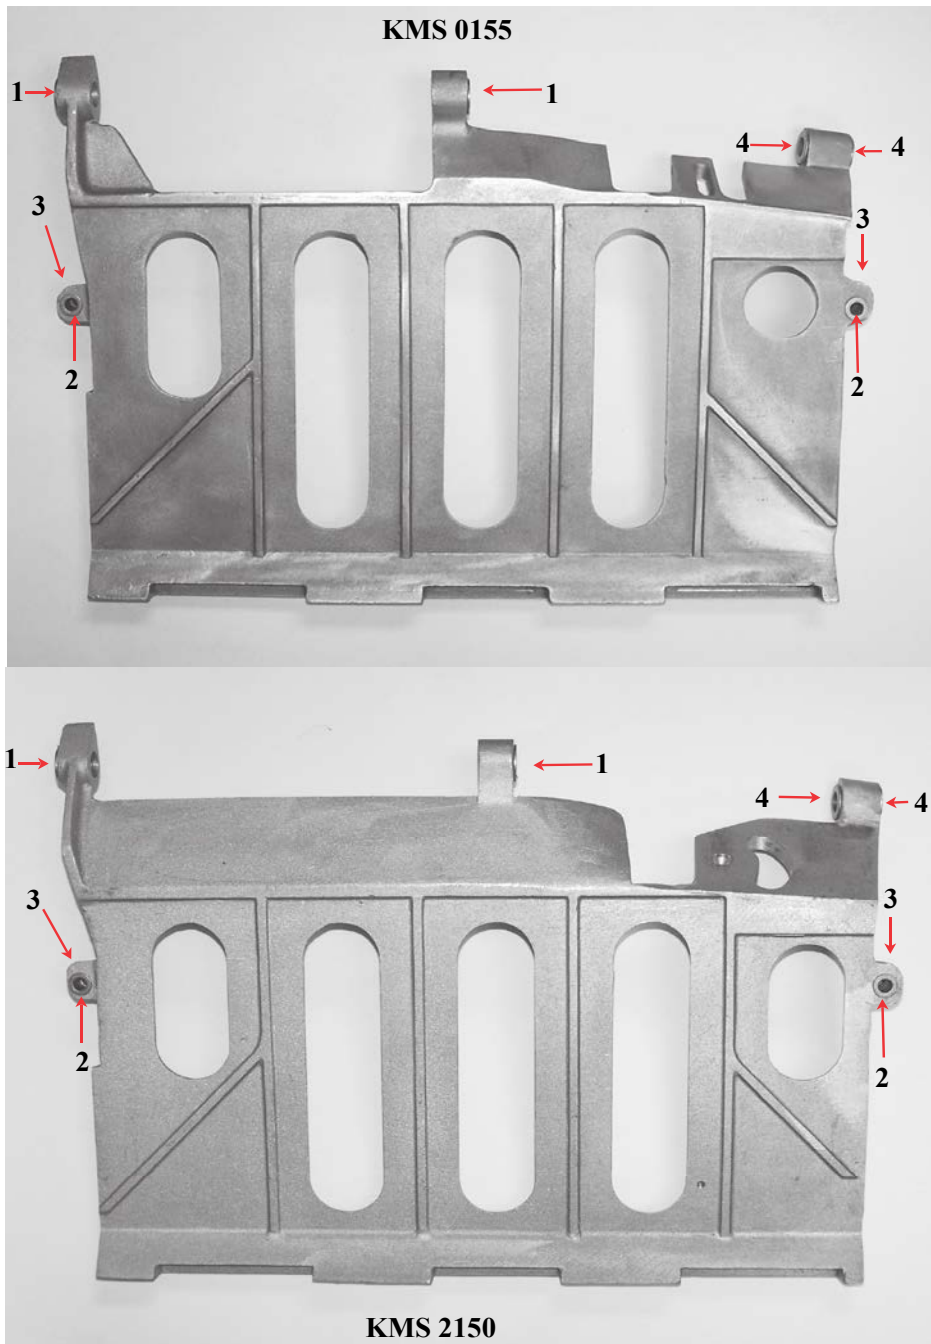

1472 POCKETS

COMPLETE FIXED POCKET WALL

ITEM	PART #	DESCRIPTION	QUANTITY
1	KMS 2150CW	COMPLETE POCKET WALL COMES ASSEMBLED WITH YOUR CHOICE OF GRIPPERS & PADDLES	

FIXED POCKET WALL

ITEM	PART #	DESCRIPTION	QUANTITY
1	KMS 2078FB	FLANGE BUSHING	2
2	KMS 2077FB	FLANGE BUSHING	2
3	KMS 2077B	BUSHING	2
4	KMS 1098FB	FLANGE BUSHING	2
ATTACHES TO ROTOR			
	H-114	SOCKET HD CAPSCREW	
	H-147	HEX NUT	
	H-146	LOCK WASHER	

FIXED POCKET WALL

ITEM	PART #	DESCRIPTION	QUANTITY
1	KMS 2078	GRIPPER SHAFT	1
2	KMS 1099	GRIPPER LEVER	1
2A	KMS 1099A	GRIPPER LEVER (2299&630)	
3	KMS 2020	5/8" CAM FOLLOWER	1
4	KMS 0122	STUD ROLL	1
5	KMS 2062	SPRING	1
6	KMS 0123	JOGGING COLLAR	1
7	KMS 0188-2	2" LAP GRIPPER	1
8	H-150	WASHER	1
9	H-120	LOCK WASHER	1
10	H-001	SOCKET HD CAPSCREW	1
11	KMS 0154	RING	1
12	H-200	LOCK NUT	1
13	H-187	SOCKET HD CAPSCREW	1

CENTER POCKET GRIPPERS

KMS 1089 3.1" LONG STRAIGHT		KMS 1089S 2.4" LONG STRAIGHT			KMS 0189CP CAT PAW NO TOES
KMS 1018 3" LONG CURVED					KMS 0188CP CAT PAW TOES
KMS 1018XL 3.9" LONG CURVED					KMS 0188-2 2" L x .5"W
KMS 1018T 3" LONG CURVED					KMS 0188-2.5 2.5" L x .5"W
					KMS 0188-2.5W 2.5" L x .625"W
					KMS 0188-2-3/4 2.75" L x .5"W
					KMS 0188-3 3" L x .5"W
		KMS 9524 BUMPER			KMS 0188-3-1/4 3.75" L x .5"W

FIXED POCKET WALL

ITEM	PART #	DESCRIPTION	QUANTITY
1	KMS 1098	GRIPPER SHAFT	1
2	KMS 5811	1/2" SINGLE SPLIT COLLAR	1
3	KMS 0126	GRIPPER AUX. LEVER	1
4	KMS 0122	STUD ROLL	1
5	KMS 2020	5/8" CAM FOLLOWER	1
6	KMS 2065	SPRING	1
7	KMS 2069	HANGER BOLT	1
8	KMS 2000	GRIPPER	1
9	KMS 0124	BACK UP LUG	1
10	H-120	LOCK WASHER	1
11	H-190	SOCKET HD CAPSCREW	2
12	KMS 0154	RING	1
13	H-200	LOCK NUT	1
14	KMS 0151	SHOULDER BOLT	2
15	H-220	JAM NUT	1