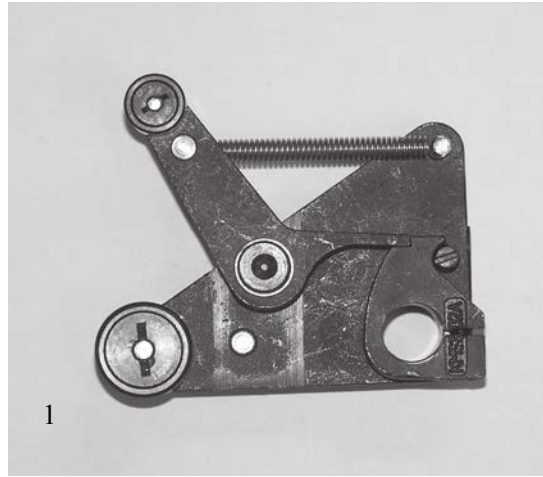

POCKET INHIBIT LATCH ASSY (ARS)

ARS ASSEMBLY

ITEM	PART #	DESCRIPTION	QUANTITY
1	KMS 3111	POCKET INHIBIT LATCH ASSY	1
2	KMS 3107	POCKET OPERATING LEVER	1
	INCLUDES		
	KMS 3112	BUSHING	2
	KMS 9736	PIN	1
	KMS 3103P	PIN	1
3	KMS 3103	SILENCING LEVER	1
	INCLUDES		
	KMS 3113	BUSHING	2
	KMS 3103P	PIN	1
4	KMS 3103B	SILENCING LEVER	1
	INCLUDES		
	KMS 3113	BUSHING	2
	KMS 9736	PIN	1
5	KMS 3103A	SILENCING LEVER	1
	INCLUDES		
	KMS 3113	BUSHING	2
	KMS 9736	PIN	1
6	KMS 2020	5/8" CAM FOLLOWER	1
7	H-198	SHOULDER BOLT	1
8	KMS 1015	1" CAM FOLLOWER	1
9	KMS 3102	SILENCING LOCK	1
10	KMS 3101	ECCENTRIC STOP	1
11	KMS 3115	SPRING 2"	1
	KMS 3118	SPRING 2" HEAVY DUTY	1
12	KMS 3115A	SPRING 1.75"	1
13	KMS 3115B	SPRING 1.5"	1
14	H-279	FULL NUT	1
15	H-120	LOCK WASHER	1
16	H-110	NYLON LOCKNUT	1
17	H-249	NYLON LOCKNUT	1
18	H-153	LOCK WASHER	1
19	H-152	JAM NUT	1