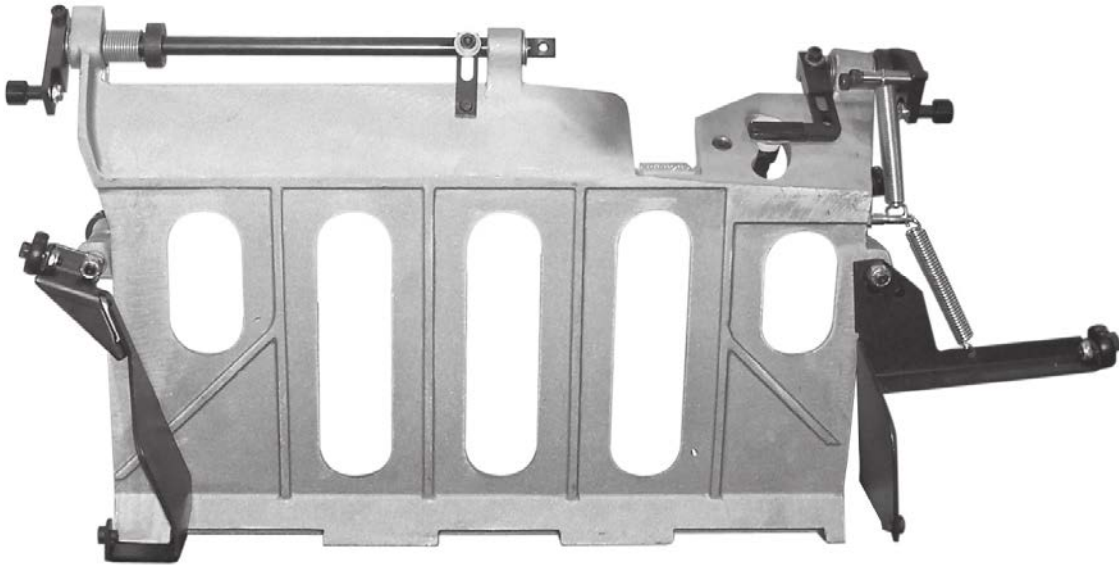

1472 POCKETS

COMPLETE FIXED POCKET WALL

ITEM	PART #	DESCRIPTION	QUANTITY
1	KMS 2150CW	COMPLETE POCKET WALL COMES ASSEMBLED WITH YOUR CHOICE OF GRIPPERS & PADDLES	

FIXED POCKET WALL

ITEM	PART #	DESCRIPTION	QUANTITY
1	KMS 2078FB	FLANGE BUSHING	2
2	KMS 2077FB	FLANGE BUSHING	2
3	KMS 2077B	BUSHING	2
4	KMS 1098FB	FLANGE BUSHING	2
ATTACHES TO ROTOR			
	H-114	SOCKET HD CAPSCREW	
	H-147	HEX NUT	
	H-146	LOCK WASHER	

FIXED POCKET WALL

ITEM	PART #	DESCRIPTION	QUANTITY
1	KMS 2078	GRIPPER SHAFT	1
2	KMS 1099	GRIPPER LEVER	1
2A	KMS 1099A	GRIPPER LEVER (2299&630)	
3	KMS 2020	5/8" CAM FOLLOWER	1
4	KMS 0122	STUD ROLL	1
5	KMS 2062	SPRING	1
6	KMS 0123	JOGGING COLLAR	1
7	KMS 0188-2	2" LAP GRIPPER	1
8	H-150	WASHER	1
9	H-120	LOCK WASHER	1
10	H-001	SOCKET HD CAPSCREW	1
11	KMS 0154	RING	1
12	H-200	LOCK NUT	1
13	H-187	SOCKET HD CAPSCREW	1